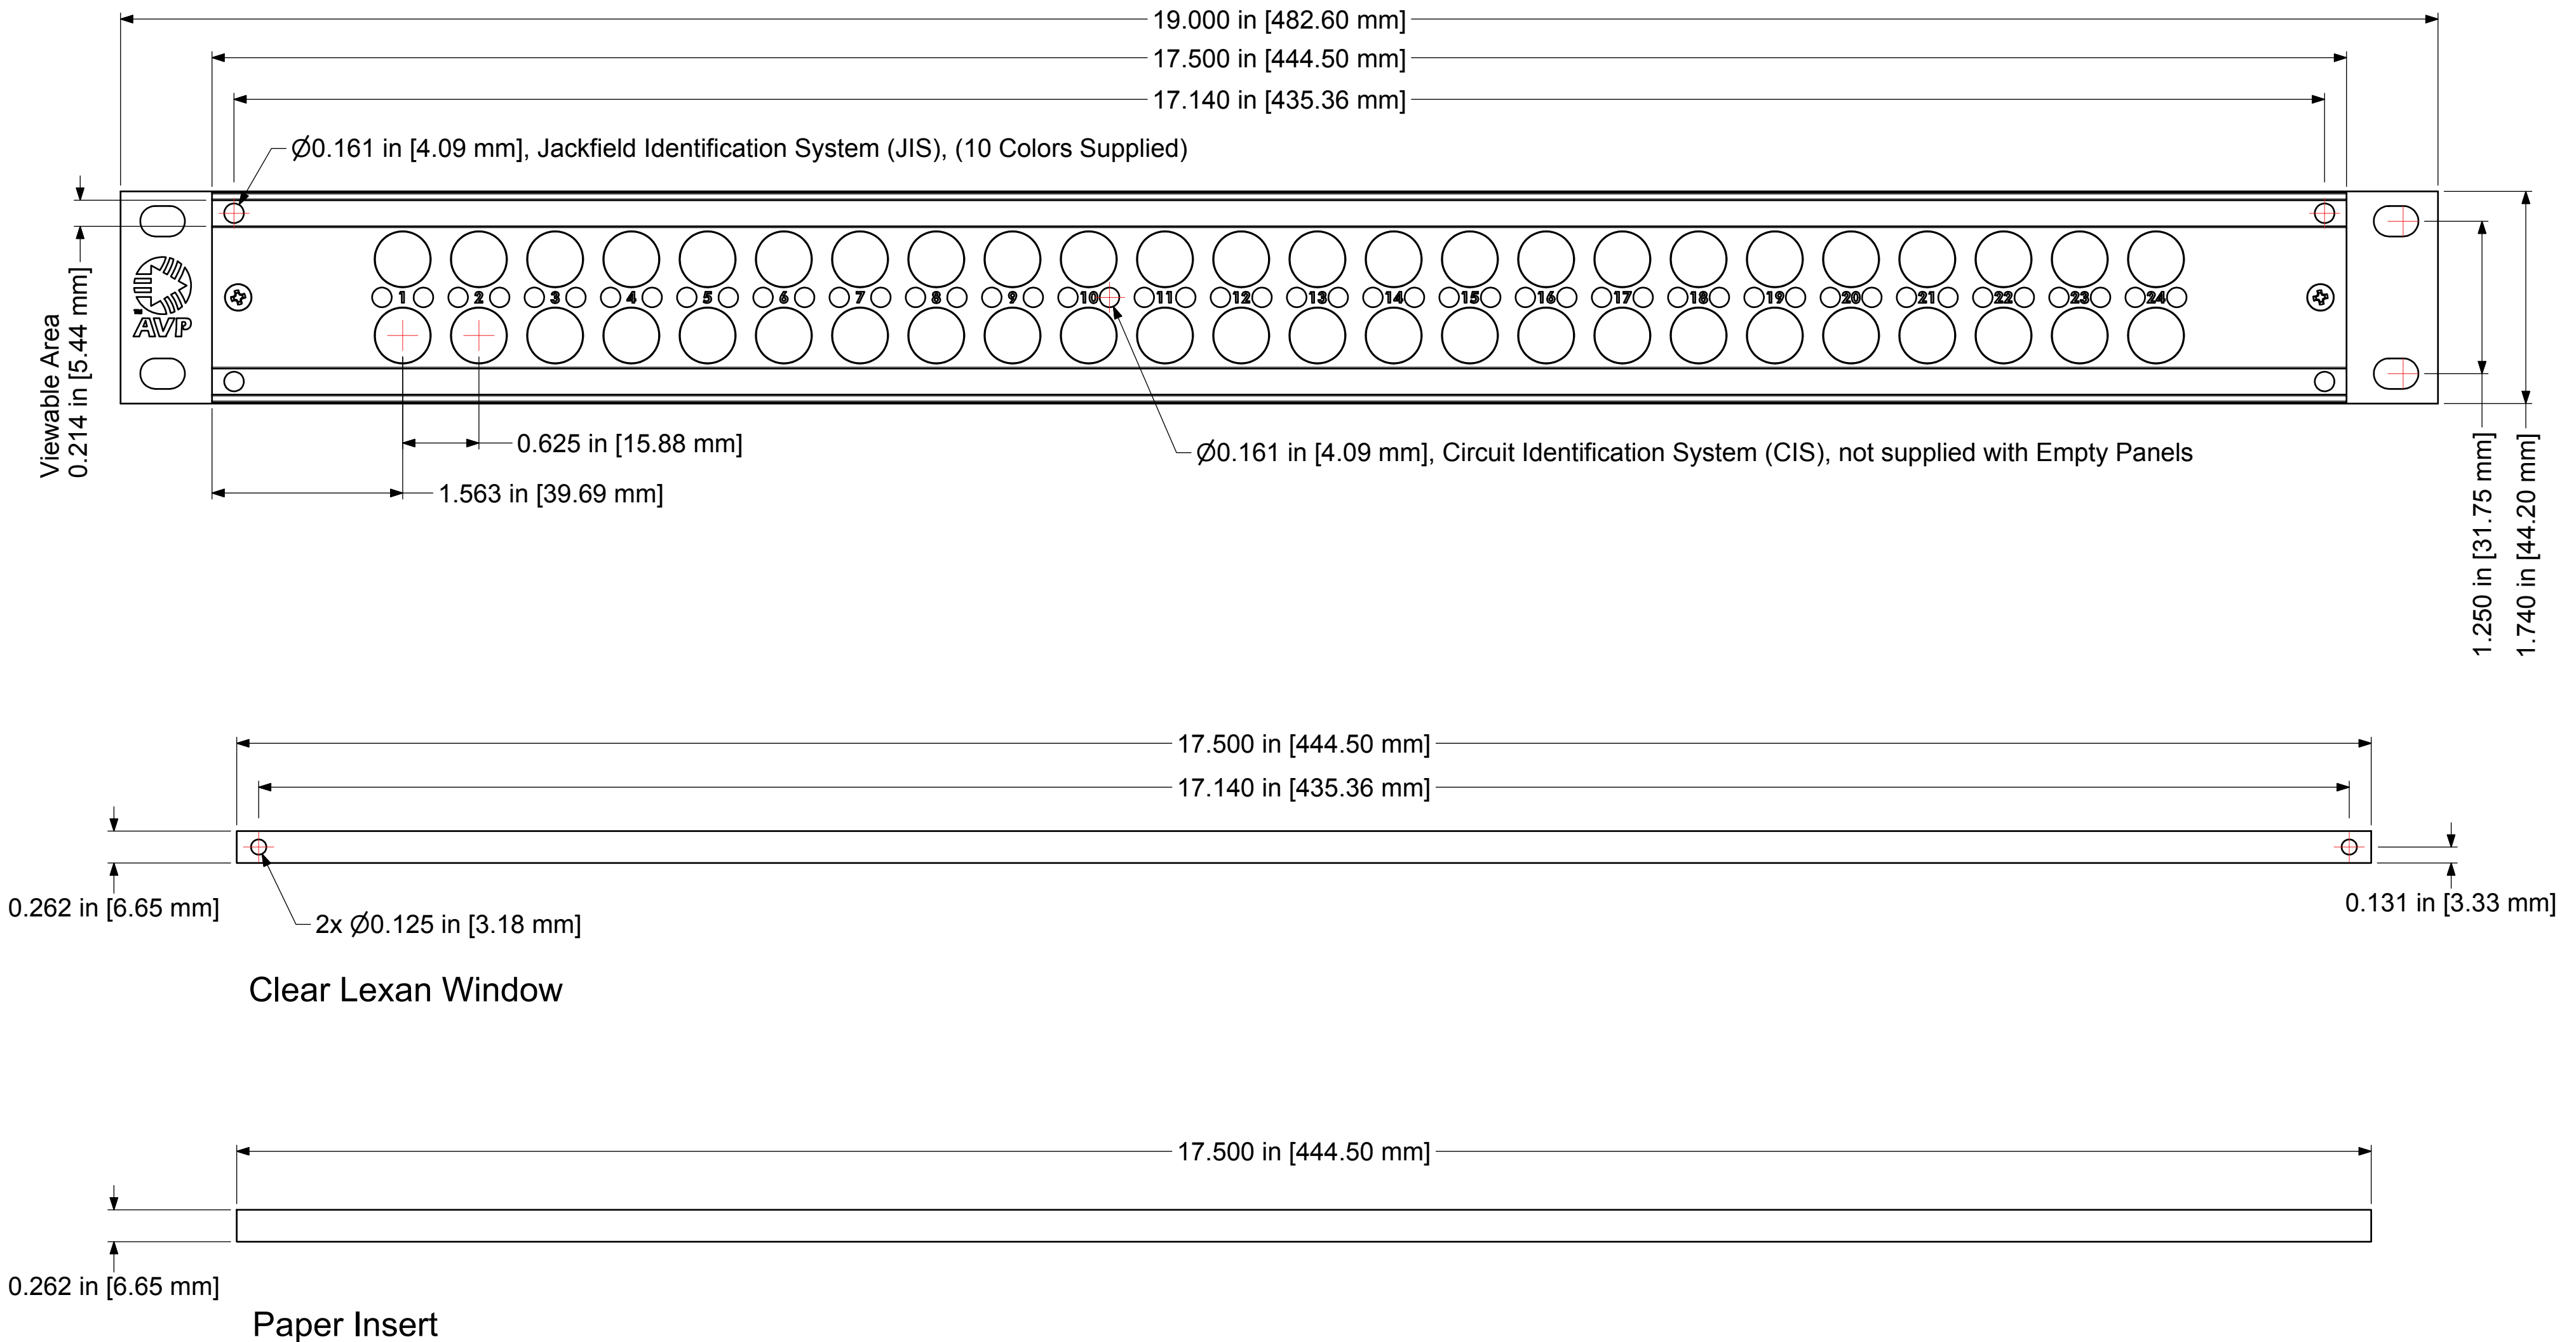

Designation Layout Drawing

1RU Standard Size Video
 AJ-A224E1, AM-A224E1, AU-A224E1, AV-C224E1
 TJ-A224E1, TM-A224E1, TU-A224E1, TV-A224E1

Designation P/N: 144144
 Paper Strip P/N: 144130
 Clear Lexan Window P/N: 144895

**1RU, 2x24 Position Panel,
 Even-Spaced, Video Panel**

File Name: 224E1-C-AJMUUV-TJMUUV-DD			
Product Family: Standard Size Video			
Date Drawn: 06/03/2012	Page Number: 1 of 1	Revision: 1.2	Sheet Size: C
Drawn By: D.Brazeau	Checked By:	Approved By:	