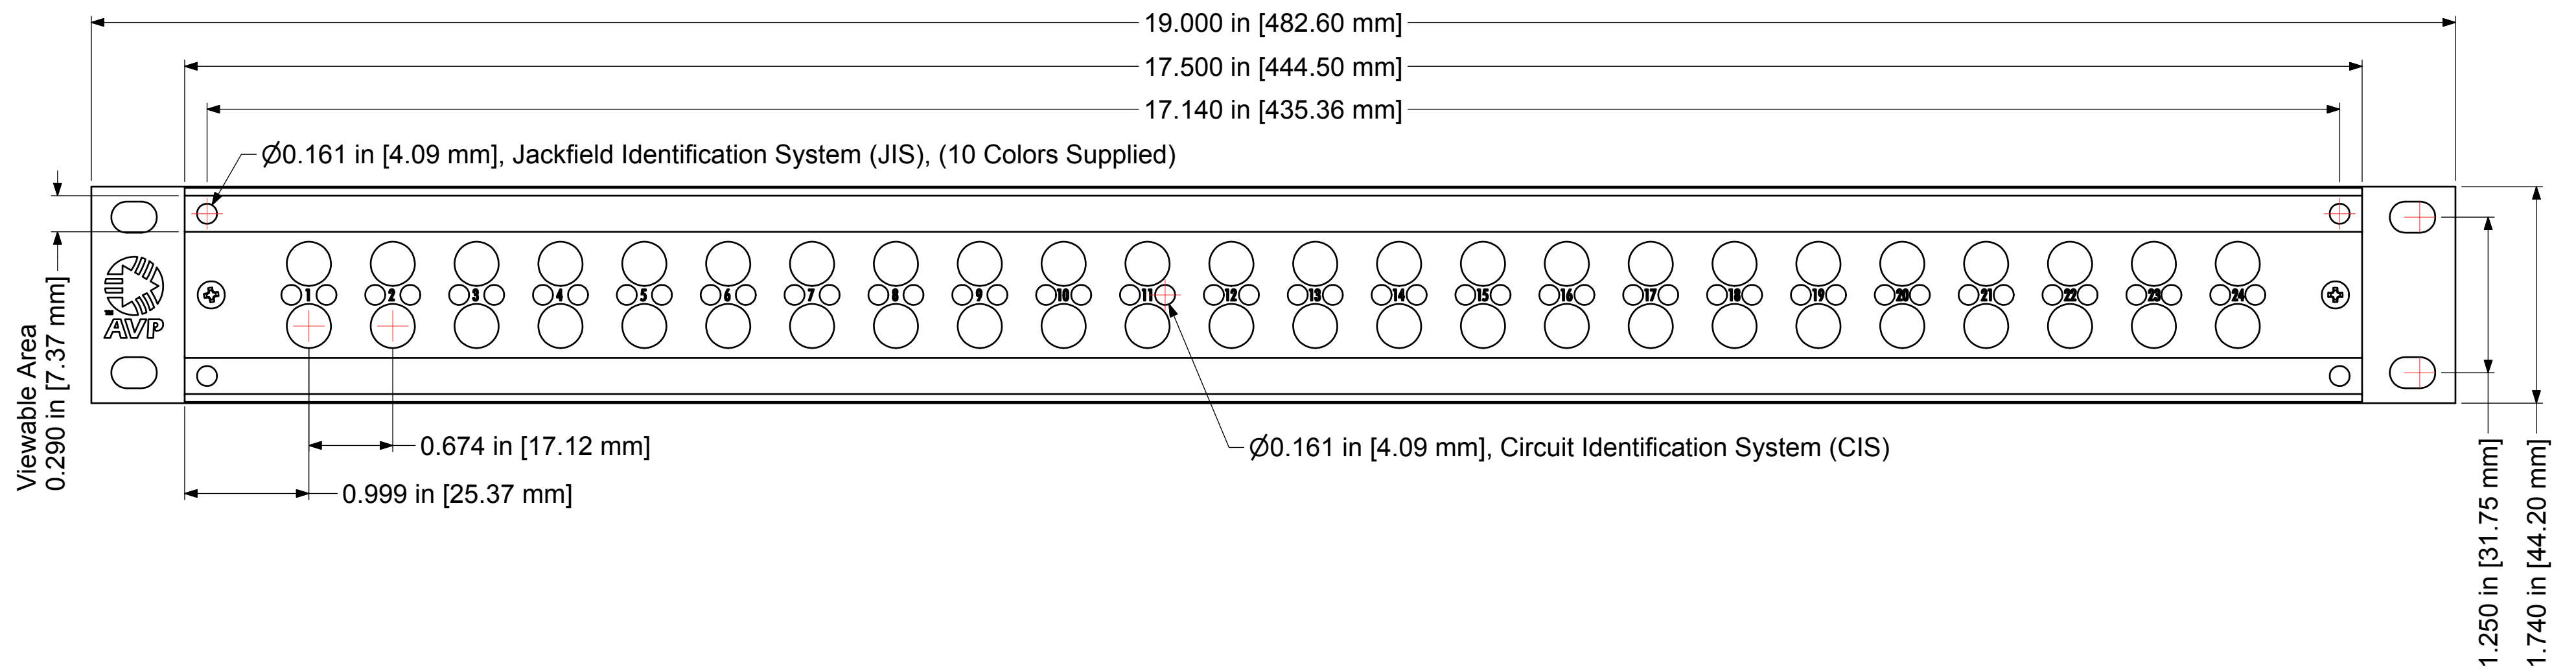

Designation Layout Drawing

1RU Midsize Video
AV-D224E1, TV-D224E1

Designation P/N: 148293
Paper Strip P/N: 144054
Clear Lexan Window P/N: 144877

**1RU, 2x24 Position, Even-Spaced,
Midsize Video Panel**

File Name: 224E1-D-AV-TV-DD			
Product Family: Midsize Video			
Date Drawn: 09/02/2013	Page Number: 1 of 1	Revision: 1.0	Sheet Size: C
Drawn By: D.Brazeau	Checked By:	Approved By:	
Copyright ©2010 AVP MFG & Supply Inc. 2288-B7 Dumfries Rd. RR2, Cambridge ON Canada N1R 5S3 Tel: 519-740-7966 • Fax: 519-740-0131 • www.jackfields.com • sales@jackfields.com			