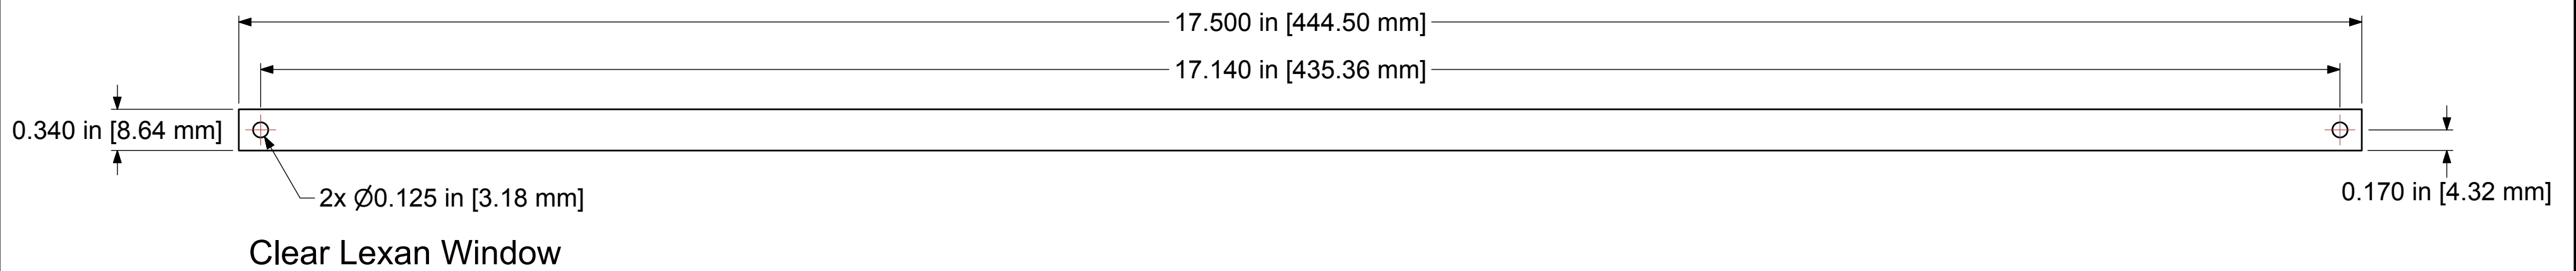

Designation Layout Drawing

1RU Midsize Video
AV-D224E1, TV-D224E1

Designation P/N: 148293
Paper Strip P/N: 144054
Clear Lexan Window P/N: 144877

**1RU, 2x24 Position, Even-Spaced,
Midsize Video Panel**

File Name: 224E1-D-AV-TV-DD			
Product Family: Midsize Video			
Date Drawn: 09/02/2013	Page Number: 1 of 1	Revision: 1.0	Sheet Size: C
Drawn By: D.Brazeau	Checked By:	Approved By:	
Copyright ©2010 AVP MFG & Supply Inc. 2288-B7 Dumfries Rd. RR2, Cambridge ON Canada N1R 5S3 Tel: 519-740-7966 • Fax: 519-740-0131 • www.jackfields.com • sales@jackfields.com			