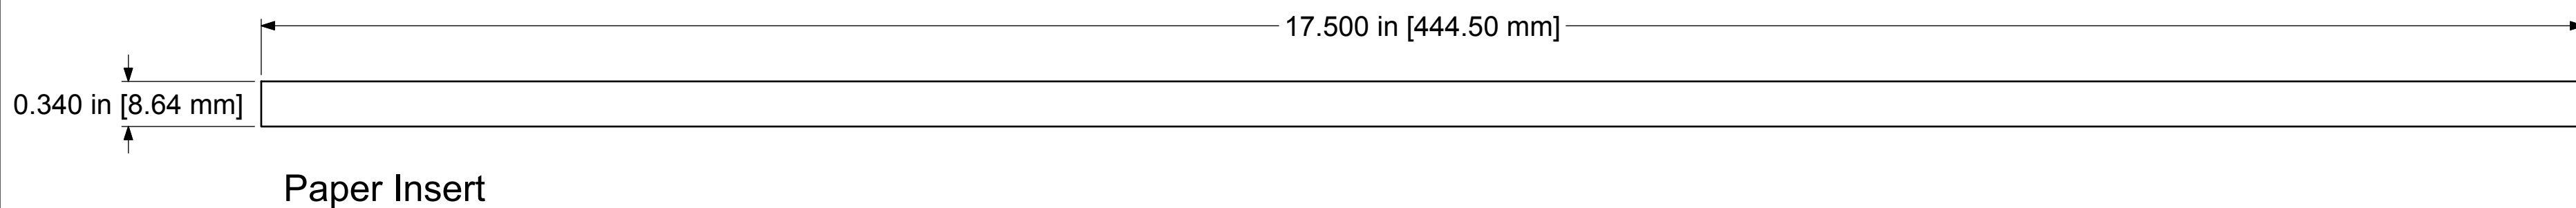

Designation Layout Drawing

1RU Midsize Video
AV-D224E1, TV-D224E1

Designation P/N: 148293
Paper Strip P/N: 144054
Clear Lexan Window P/N: 144877

**1RU, 2x24 Position, Even-Spaced,
Midsize Video Panel**

File Name: 224E1-D-AV-TV-DD			
Product Family: Midsize Video			
Date Drawn: 09/02/2013	Page Number: 1 of 1	Revision: 1.0	Sheet Size: C
Drawn By: D.Brazeau	Checked By:	Approved By:	
Copyright ©2010 AVP MFG & Supply Inc. 2288-B7 Dumfries Rd. RR2, Cambridge ON Canada N1R 5S3 Tel: 519-740-7966 • Fax: 519-740-0131 • www.jackfields.com • sales@jackfields.com			