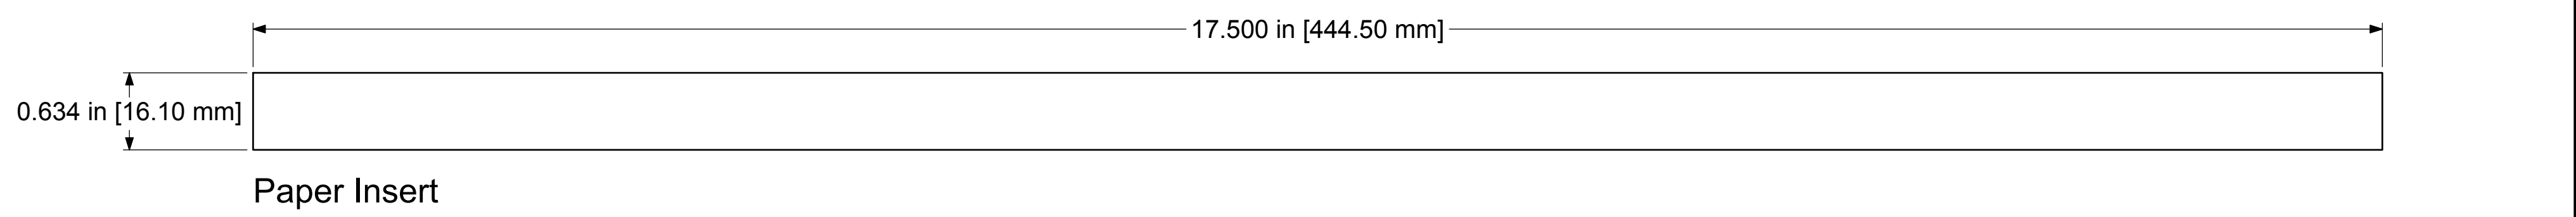

Designation Layout Drawing

1.5RU Midsize Video
AV-D232E15, TV-D232E15

Designation P/N: 144237
Paper Strip P/N: 144292
Clear Lexan Window P/N: 144889

1.5RU, 2x32 Position, Even-Spaced,
Midsize Video Panel

File Name: 232E15-D-AV-TV-DD			
Product Family: Midsize Video			
Date Drawn: 02/01/2012	Page Number: 1 of 1	Revision: 1.0	Sheet Size: C
Drawn By: D.Brazeau	Checked By:	Approved By:	
Copyright ©2010 AVP MFG & Supply Inc. 2288-B7 Dumfries Rd. RR2, Cambridge ON Canada N1R 5S3 Tel: 519-740-7966 • Fax: 519-740-0131 • www.jackfields.com • sales@jackfields.com			