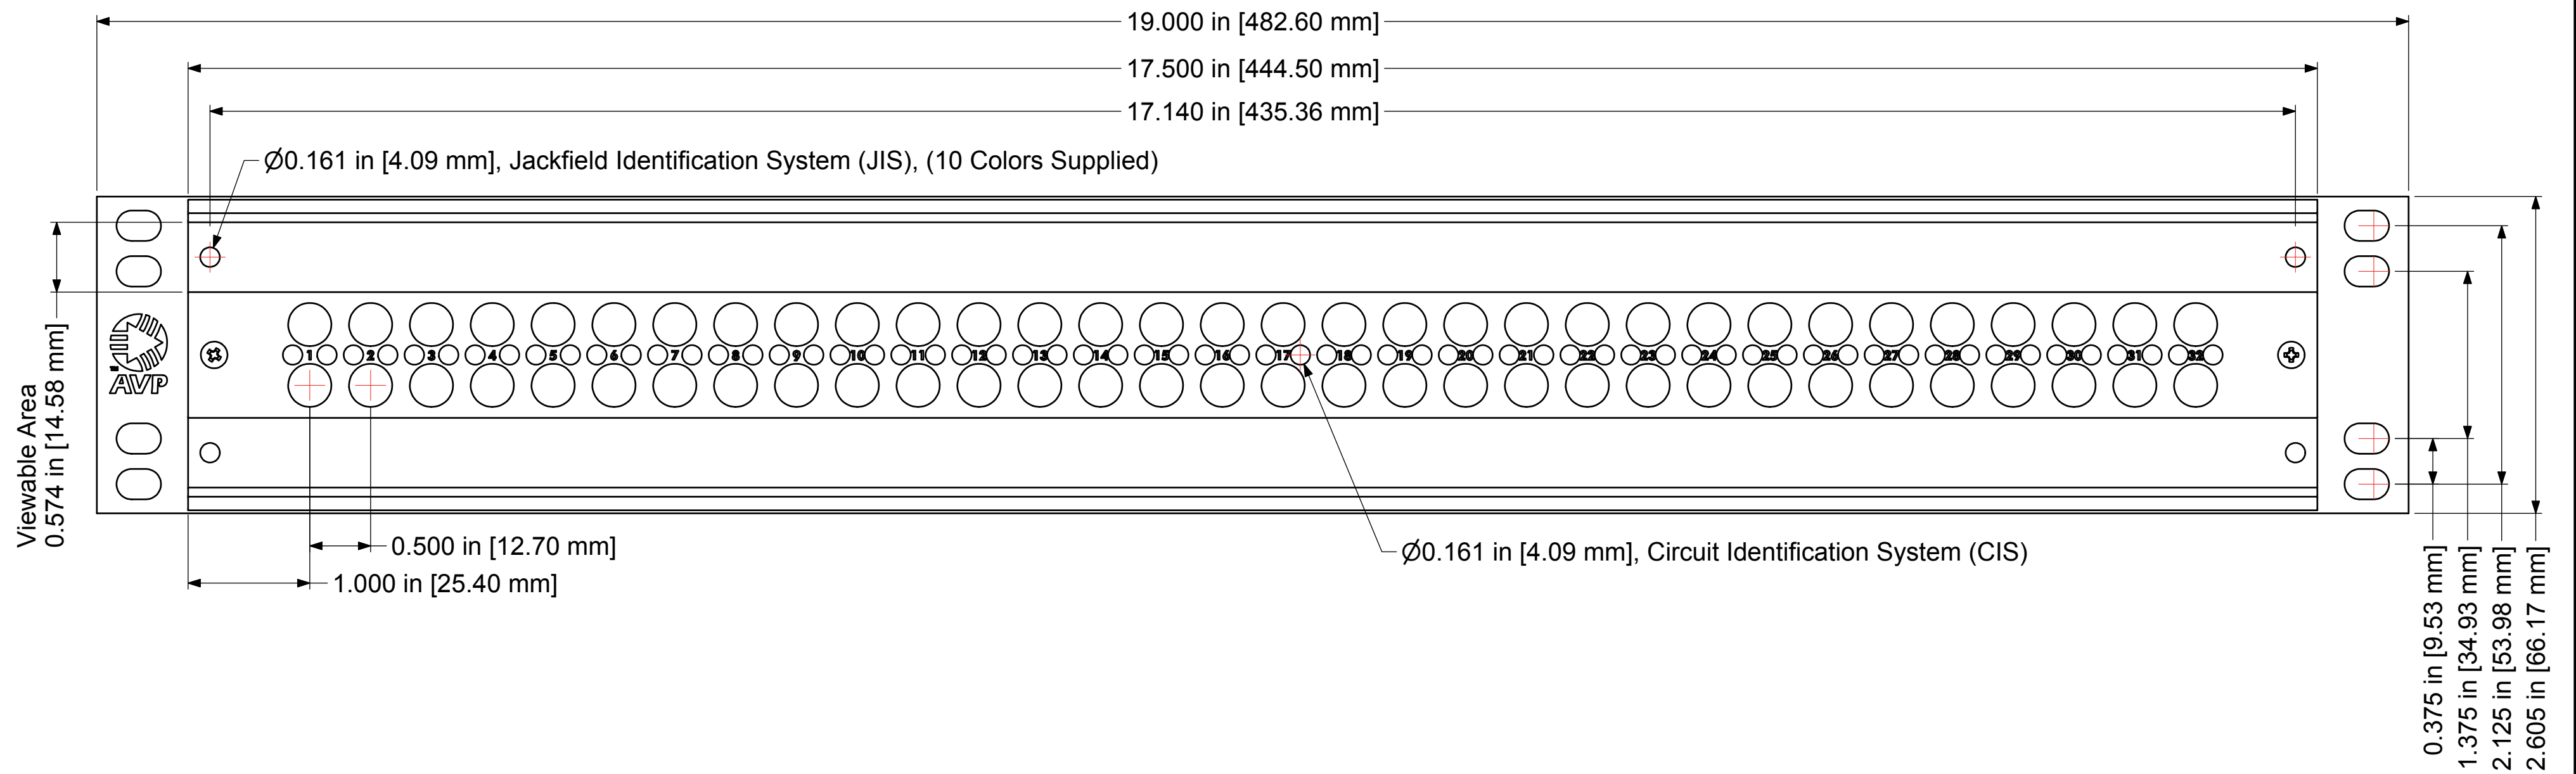

Designation Layout Drawing

1.5RU Midsize Video
AV-D232E15, TV-D232E15

Designation P/N: 144237
Paper Strip P/N: 144292
Clear Lexan Window P/N: 144889

1.5RU, 2x32 Position, Even-Spaced,
Midsize Video Panel

File Name: 232E15-D-AV-TV-DD			
Product Family: Midsize Video			
Date Drawn: 02/01/2012	Page Number: 1 of 1	Revision: 1.0	Sheet Size: C
Drawn By: D.Brazeau	Checked By:	Approved By:	
Copyright ©2010 AVP MFG & Supply Inc. 2288-B7 Dumfries Rd. RR2, Cambridge ON Canada N1R 5S3 Tel: 519-740-7966 • Fax: 519-740-0131 • www.jackfields.com • sales@jackfields.com			