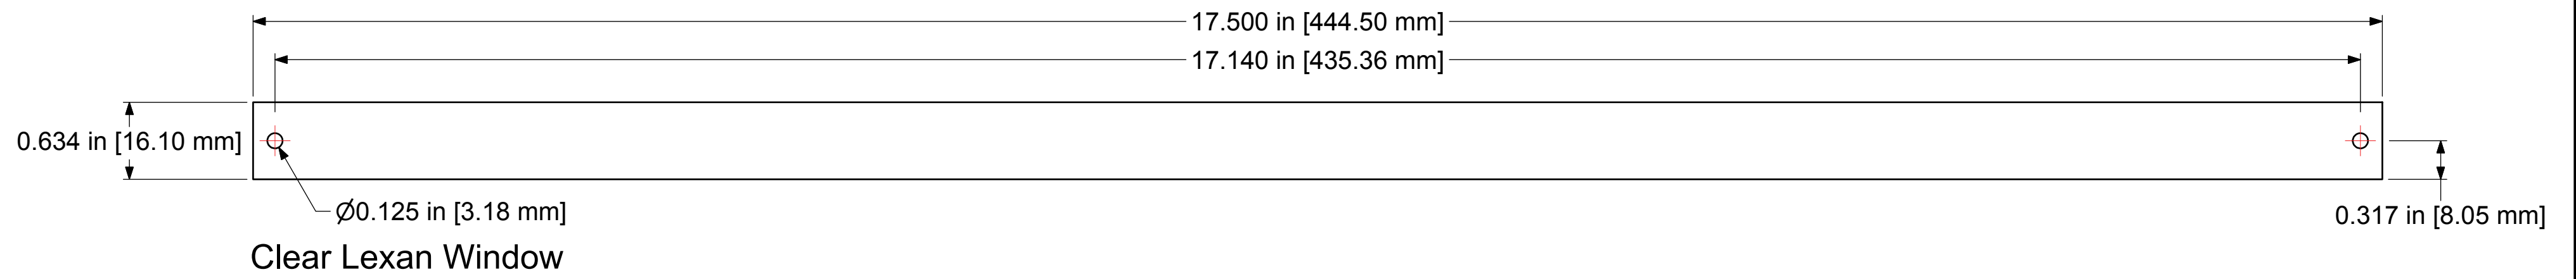

Designation Layout Drawing

1.5RU Midsize Video
AV-D232E15, TV-D232E15

Designation P/N: 144237
Paper Strip P/N: 144292
Clear Lexan Window P/N: 144889

1.5RU, 2x32 Position, Even-Spaced,
Midsize Video Panel

File Name: 232E15-D-AV-TV-DD			
Product Family: Midsize Video			
Date Drawn: 02/01/2012	Page Number: 1 of 1	Revision: 1.0	Sheet Size: C
Drawn By: D.Brazeau	Checked By:	Approved By:	
Copyright ©2010 AVP MFG & Supply Inc. 2288-B7 Dumfries Rd. RR2, Cambridge ON Canada N1R 5S3 Tel: 519-740-7966 • Fax: 519-740-0131 • www.jackfields.com • sales@jackfields.com			