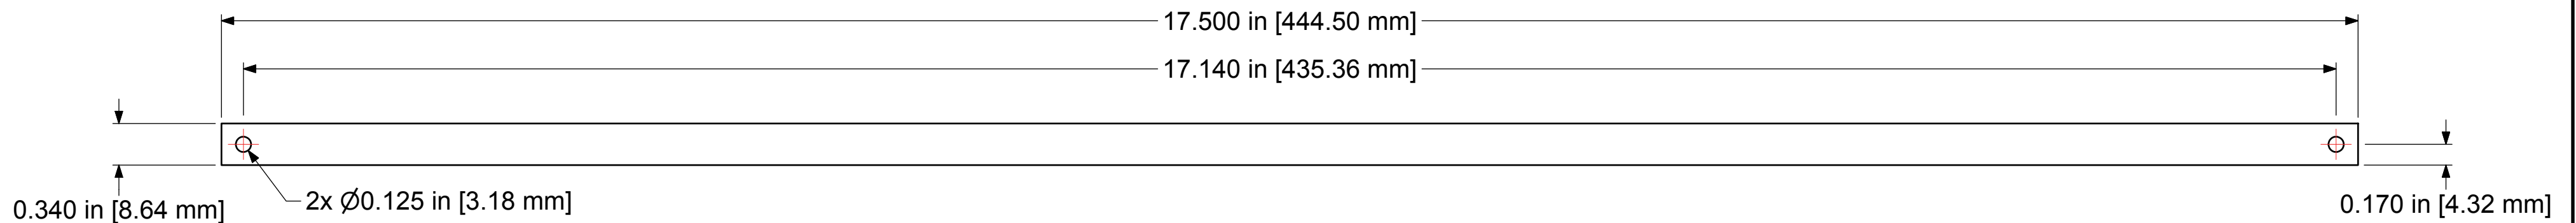

# Designation Layout Drawing

1RU Bantam Audio

AJ-B248E1, AM-B248E1, AR-B248E1, AU-B248E1  
TJ-B248E1, TM-B248E1, TR-B248E1, TU-B248E1

Clear Lexan Window

Paper Insert

Designation P/N: 144034  
Paper Strip P/N: 144877  
Clear Lexan Window P/N: 144054

File Name: 248E1-B-AJMU-TJMU-DD			
Product Family: Jack Panel			
Date Drawn: 26/05/2014	Page Number: 1 of 1	Revision: 1.2	Sheet Size: C
Drawn By: dbrazeau	Checked By:	Approved By:	