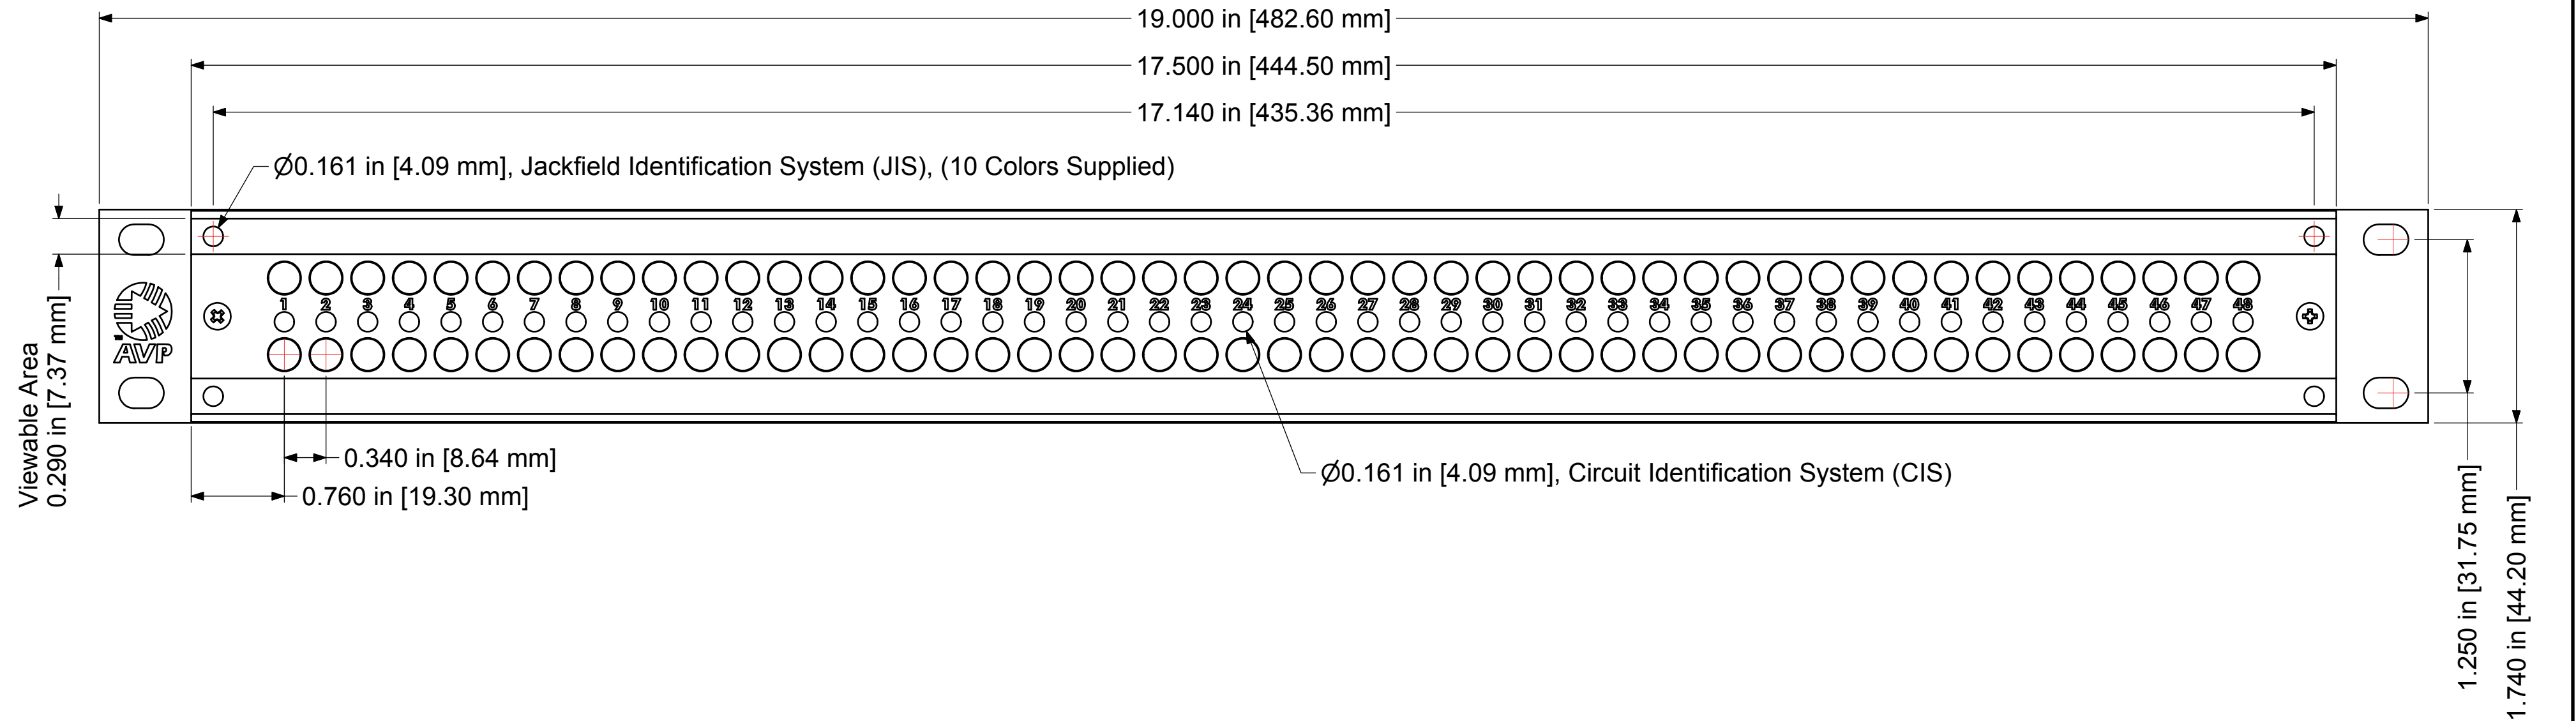

# Designation Layout Drawing

1RU Bantam Audio

AJ-B248E1, AM-B248E1, AR-B248E1, AU-B248E1  
TJ-B248E1, TM-B248E1, TR-B248E1, TU-B248E1

Clear Lexan Window

Paper Insert

Designation P/N: 144034  
Paper Strip P/N: 144877  
Clear Lexan Window P/N: 144054

**1RU, 2x48 Position Even-Spaced,  
Bantam Audio Jackpanel**

Copyright ©2014 AVP MFG & Supply Inc. 2288-B7 Dumfries Rd. RR2, Cambridge ON Canada N1R 5S3 Tel: 519-740-7966 • Fax: 519-740-0131 • www.jackfields.com • sales@jackfields.com

File Name: 248E1-B-AJMU-TJMU-DD			
Product Family: Jack Panel			
Date Drawn: 26/05/2014	Page Number: 1 of 1	Revision: 1.2	Sheet Size: C
Drawn By: dbrazeau	Checked By:	Approved By:	