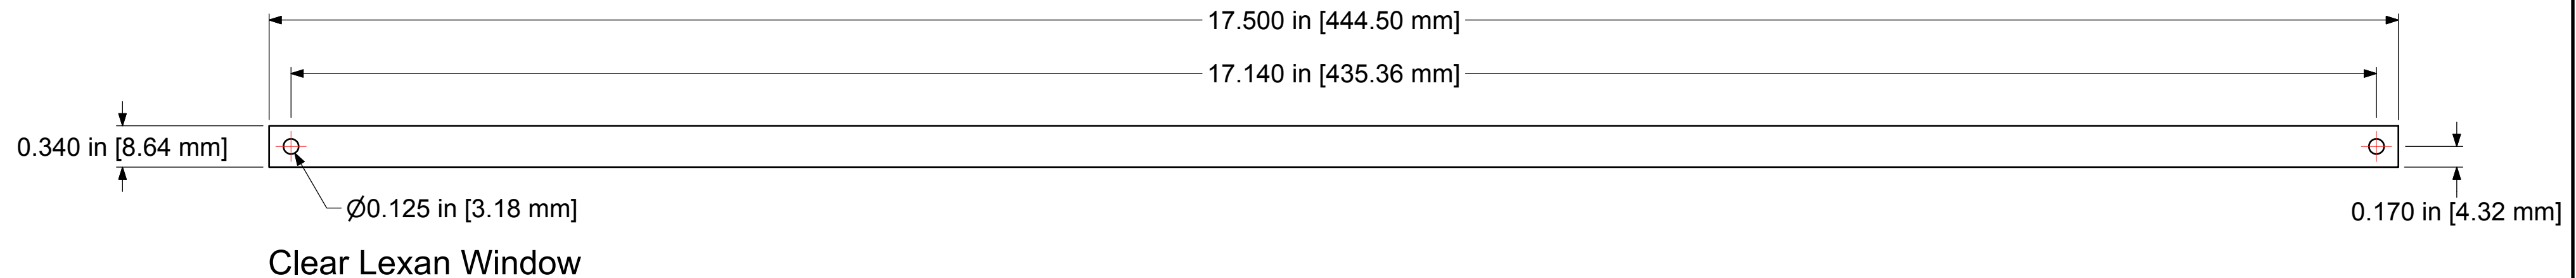

Designation Layout Drawing

1RU Bantam Audio

AJ-B248S1, AM-B248S1, AR-B248S1, AU-B248S1
TJ-B248S1, TM-B248S1, TR-B248S1, TU-B248S1

Designation P/N: 144161
Paper Strip P/N: 144054
Clear Lexan Window P/N: 144877

**1RU, 2x48 Position Stereo-Spaced,
Bantam Audio Jackpanel**

File Name: 248S1-B-AJMU-TJMU-DD

Product Family: Jack Panel

Date Drawn: 14/03/2012 | Page Number: 1 of 1 | Revision: 1.1 | Sheet Size: C

Drawn By: D.Brazeau | Checked By: | Approved By:

Copyright © 2014 AVP MFG & Supply Inc. | 2288-B7 Dumfries Rd. RR2, Cambridge ON Canada N1R 5S3 | Tel: 519-740-7966 • Fax: 519-740-0131 • www.jackfields.com • sales@jackfields.com