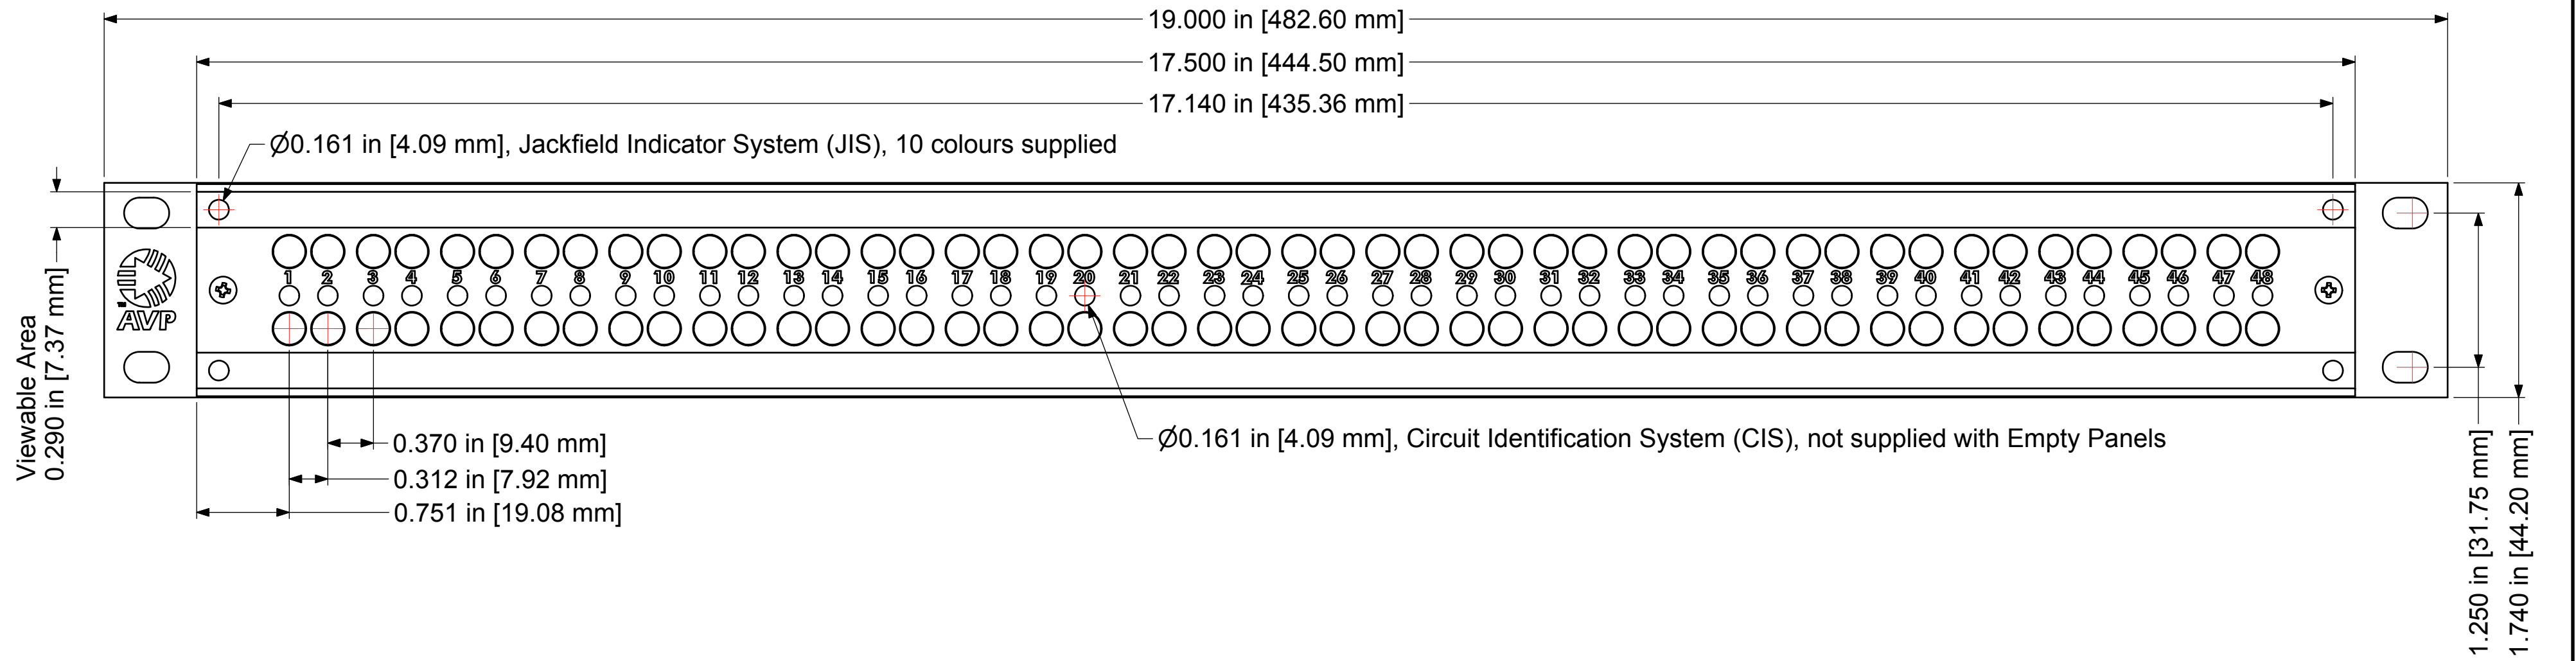

Designation Layout Drawing

1RU Bantam Audio

AJ-B248S1, AM-B248S1, AR-B248S1, AU-B248S1
TJ-B248S1, TM-B248S1, TR-B248S1, TU-B248S1

Designation P/N: 144161
Paper Strip P/N: 144054
Clear Lexan Window P/N: 144877

**1RU, 2x48 Position Stereo-Spaced,
Bantam Audio Jackpanel**

File Name: 248S1-B-AJMU-TJMU-DD

Product Family: Jack Panel

Date Drawn: 14/03/2012 | Page Number: 1 of 1 | Revision: 1.1 | Sheet Size: C

Drawn By: D.Brazeau | Checked By: | Approved By: