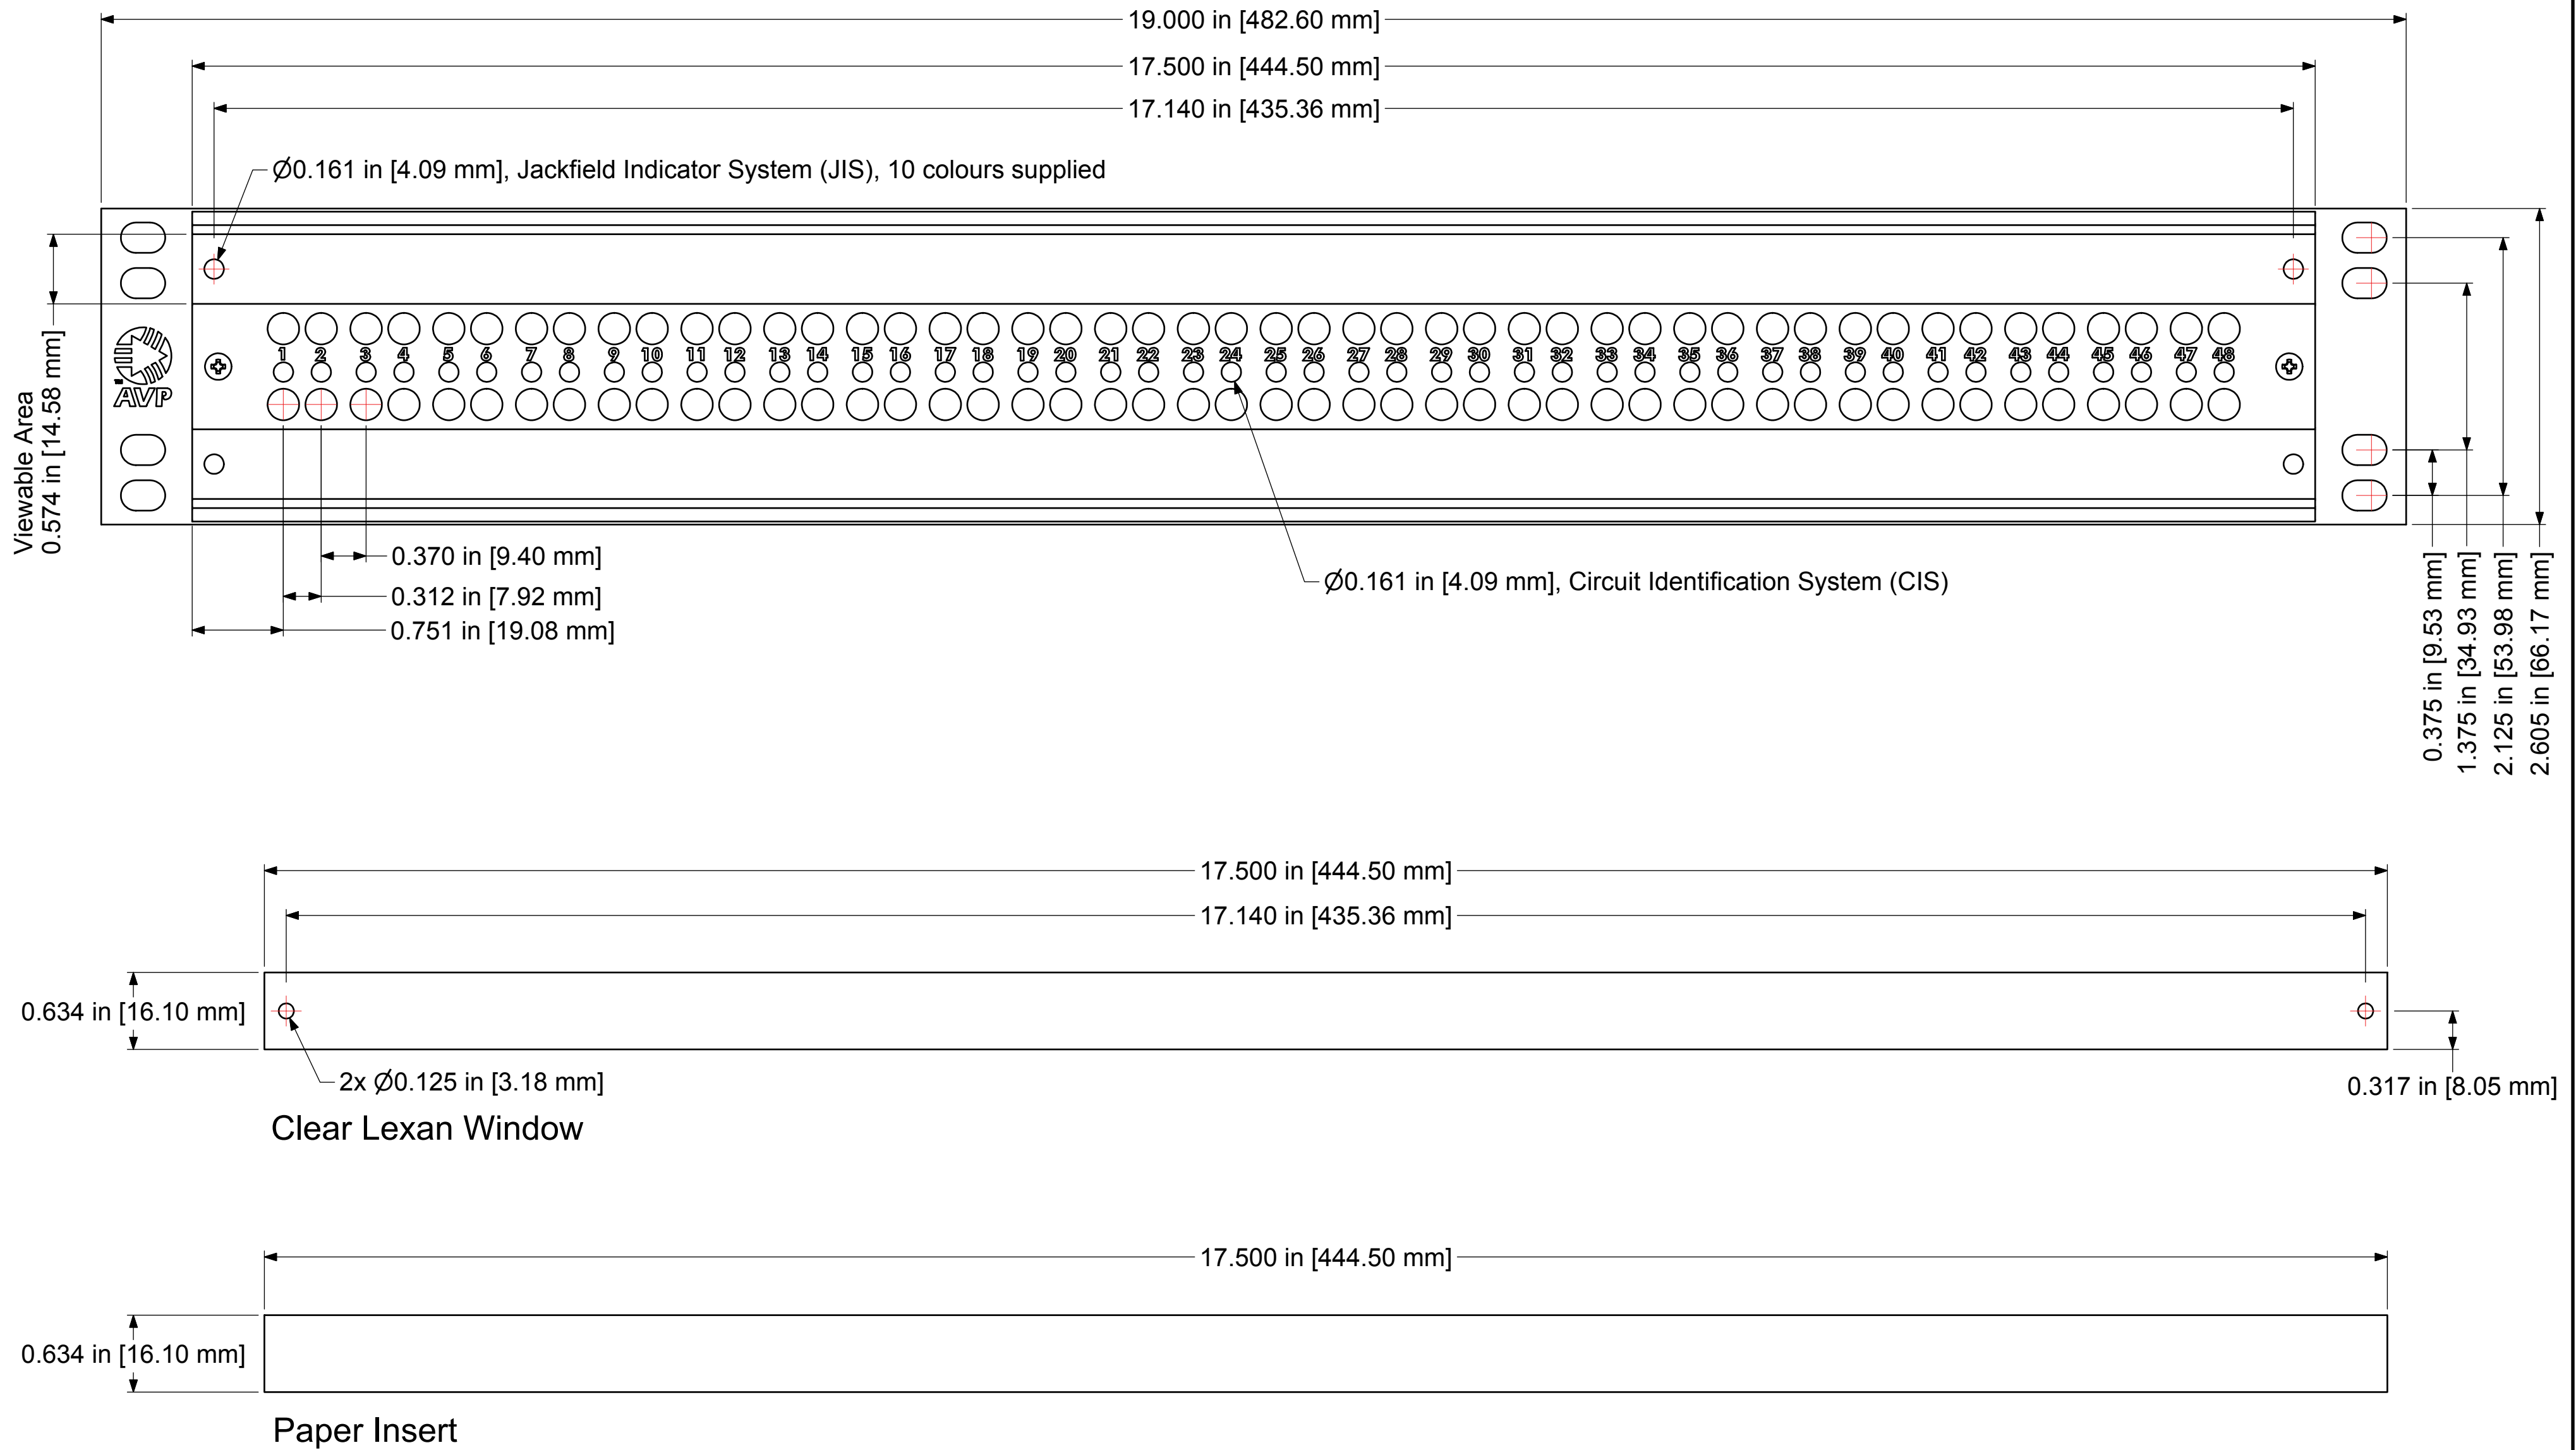

# Designation Layout Drawing

**1.5RU Bantam Audio**  
**AJ-B248S15, AM-B248S15, AU-B248S15**  
**TJ-B248S15, TM-B248S15, TU-B248S15**

Designation P/N: 144221  
 Paper Strip P/N: 144292  
 Clear Lexan Window P/N: 144889

**1.5RU, 2x48 Position Stereo-Spaced,  
 Bantam Audio Jackpanel**

File Name: 248S15-B-AJMU-TJMU-DD			
Product Family: Bantam Audio Jack Panel			
Date Drawn: 03/05/2011	Page Number: 1 of 1	Revision: 1.0	Sheet Size: C
Drawn By: dbrazeau	Checked By:	Approved By:	