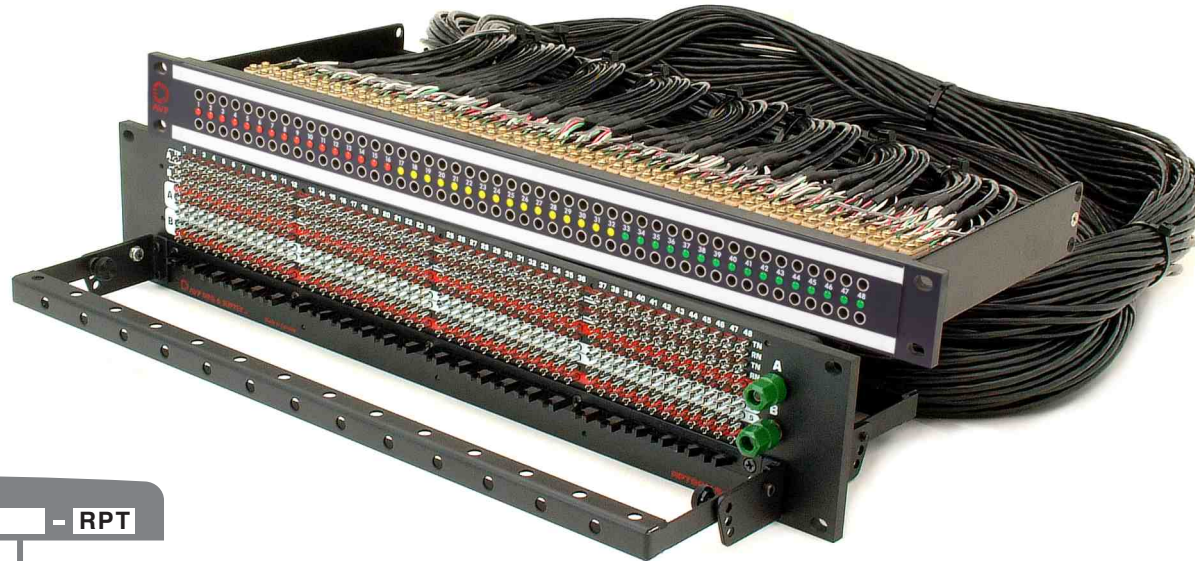

# AVP Rapid Punch Terminal (RPT) System

## Bantam Umbilical

Model Number  
**U - B 2 48 E - L - - RPT**

- Series**
- A Mosaic
  - T Mosaic (Black CIS)

- Jack Spacing**
- E Even Spaced

- Panel Height**
- 1 1 Rack Unit 1.75", 44mm
  - 2 2 Rack Unit 3.50", 89mm

- Options, add to end of Model Number**
- Uxxx Where xxx is the total umbilical length in inches
  - BGHJ Bussted Grounds at jacks, horizontal
  - SGVJ Strapped Grounds at each vertical jack pair

Designation Layouts... [www.jackfields.com/support](http://www.jackfields.com/support)

Model	Description
AU-B248E1-L-NT-RPT	1RU, 2x48 Bantam, Front Panel, Even Spaced, Normals Out, 40", 1m Umbilical, RPT Punch Block
AU-B248E2-L-NT-RPT	2RU, 2x48 Bantam, Front Panel, Even Spaced, Normals Out, 40", 1m Umbilical, RPT Punch Block
AU-B248E1-L-FN-RPT	1RU, 2x48 Bantam, Front Panel, Even Spaced, Full Normals, 40", 1m Umbilical, RPT Punch Block
AU-B248E1-L-HN-RPT	1RU, 2x48 Bantam, Front Panel, Even Spaced, Half Normals, 40", 1m Umbilical, RPT Punch Block