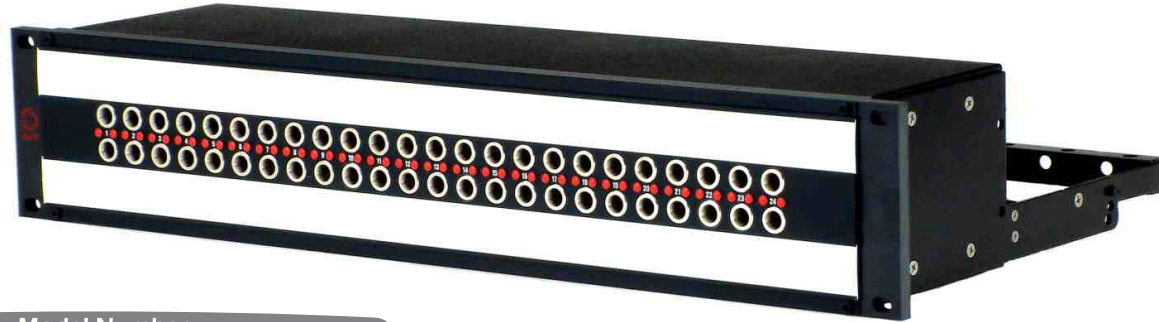

Longframe

Panel illustrated:
AM-A224E2-L-FN-E03
 2RU, 2x24 Frame with 24 Dual Full Normal Modules
 (AM-A-FN-E03) installed, Mating Connector Kit

- Series**
- A** Mosaic
 - T** Mosaic (Black CIS)

- Number of Dual Modules**
- 24** 24 Modules
 - 26** 26 Modules

- Panel Height**
- 1** 1 Rack Unit 1.75", 44mm
 - 15** 1.5 Rack Unit 2.62", 66mm
 - 2** 2 Rack Unit 3.50", 89mm

- Installed Module Type**
- FN** Full Normals
 - HN** Half Normals
 - NN** No Normals
 - FNSG** Full Normals Switching Grounds
 - HNSG** Half Normal Switching Grounds

- Options, add to end of Model Number**
- SGVM** Strapped grounds at each vertical jack pair

Longframe Ordering Information

Designation Layouts... www.jackfields.com/support

Popular Models and Components

Model	Description
Complete Patchbays	
AM-A224E1-L-FN-E03	1RU, 2x24 Frame with 24 Dual Full Normal Modules (AM-A-FN-E03) installed, Mating Connector Kit
AM-A224E1-L-HN-E03	1RU, 2x24 Frame with 24 Dual Half Normal Modules (AM-A-HN-E03) installed, Mating Connector Kit
AM-A224E1-L-NN-E03	1RU, 2x24 Frame with 24 Dual No Normal Modules (AM-A-NN-E03) installed, Mating Connector Kit
Individual Components	
AM-A-FN-E03	Dual Longframe Module, Full Normals, EDAC 3 pin termination
AM-A-HN-E03	Dual Longframe Module, Half Normals, EDAC 3 pin termination
AM-A-NN-E03	Dual Longframe Module, No Normals, EDAC 3 pin termination
AM-A224E1-Z	1RU, 2x24 Frame, empty
MK224P-E03C	EDAC 3Pin Primaries Kit for 2x24 Patchbay, Crimp
MK226P-E03C	EDAC 3Pin Primaries Kit for 2x26 Patchbay, Crimp