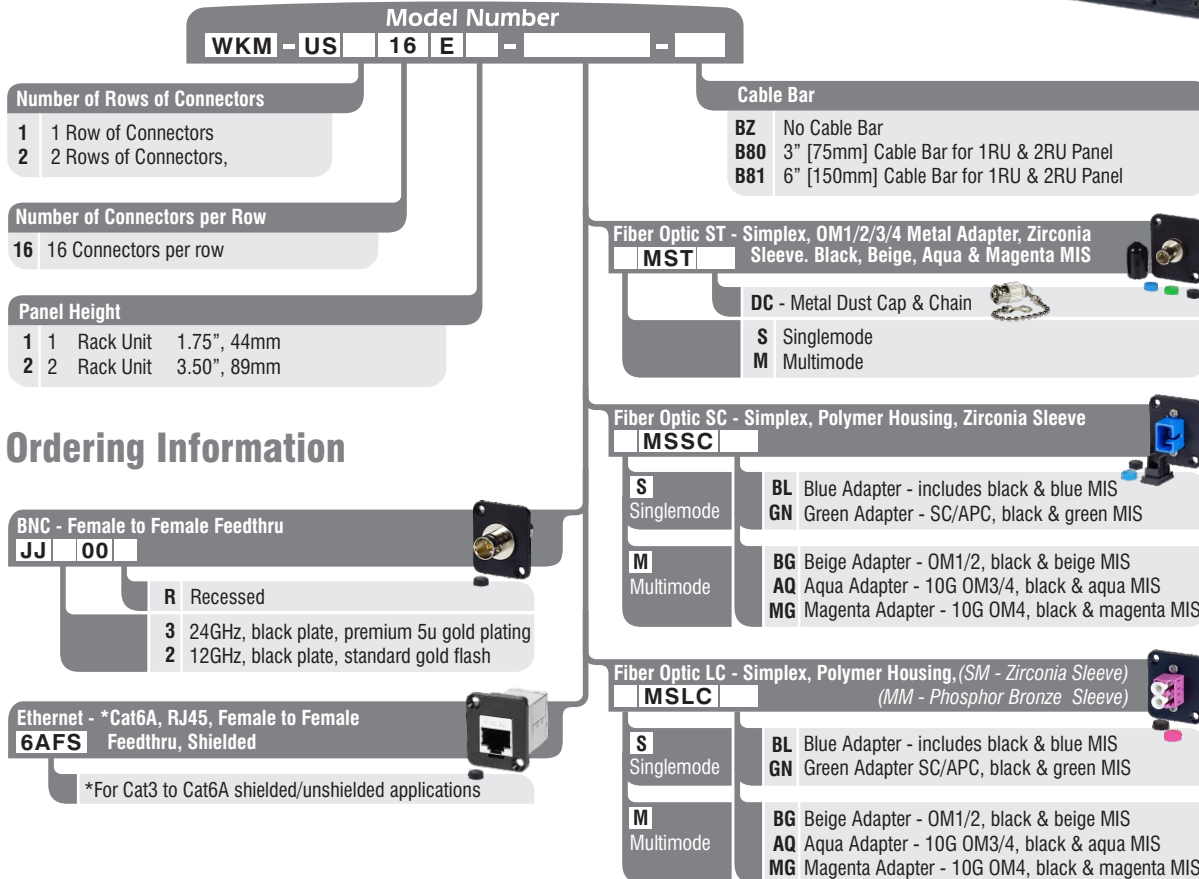

Maxxum Universal Patchbays

- Receive assembled with Black MIS & Mounting Hardware
- 3" (75mm) & 6" (150mm) Strain Relief Cable Bars Available
- Tapped Mounting Holes (4-40)
Allow ultra flexibility in design, reconfiguration & maintenance. Screws available separately. Maxxum Identification System (MIS) color-coding caps. 13 colors available separately.

Ordering Information

1RU Cable Bar Side Views

2RU Cable Bar Side Views

*2RU XLR Panel Cable Bar Option is supplied with 2 cable bars

*WKM-US116E1-SMSLCBL-B81
*Panels shown above illustrate assorted Maxxum Identification System (MIS) color-code caps. Panels are shipped with Black (MIS) color-code caps installed. Indicated Color-code MIS are included. 13 colors are available.