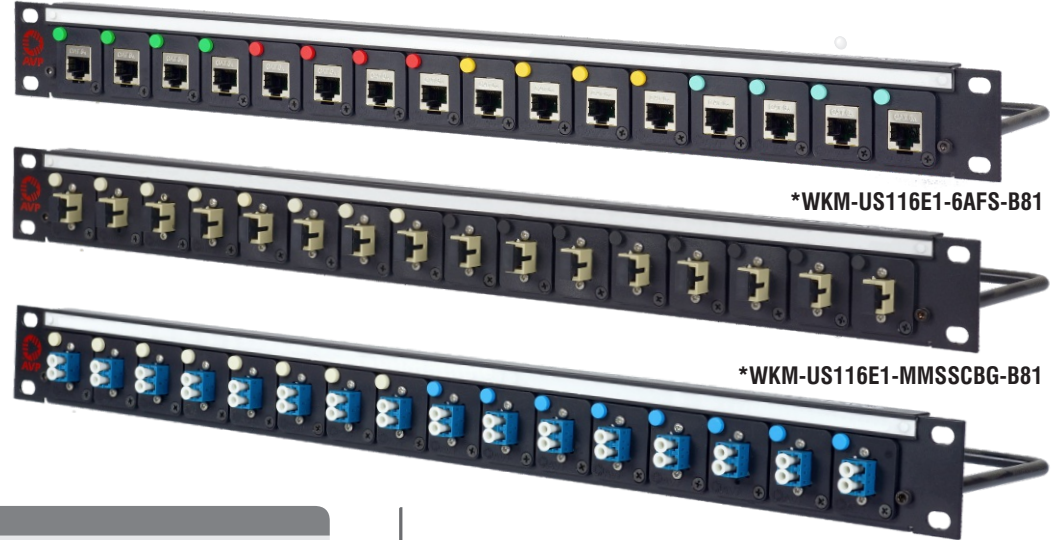

Maxxum Universal Patchbays

- Receive assembled with Black MIS & Mounting Hardware
- 3" (75mm) & 6" (150mm) Strain Relief Cable Bars Available
- Tapped Mounting Holes (4-40)
Allow ultra flexibility in design, reconfiguration & maintenance. Screws available separately. Maxxum Identification System (MIS) color-coding caps. 13 colors available separately.

Ordering Information

1RU Cable Bar Side Views

2RU Cable Bar Side Views

*2RU XLR Panel Cable Bar Option is supplied with 2 cable bars

*WKM-US116E1-SMSLCBL-B81
*Panels shown above illustrate assorted Maxxum Identification System (MIS) color-code caps. Panels are shipped with Black (MIS) color-code caps installed. Indicated Color-code MIS are included. 13 colors are available.