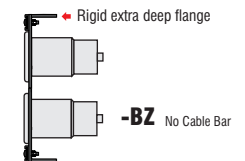

Maxxum Universal Patchbays

- Receive assembled with Black MIS & Mounting Hardware
- 3" (75mm) & 6" (150mm) Strain Relief Cable Bars Available
- Tapped Mounting Holes (4-40)
Allow ultra flexibility in design, reconfiguration & maintenance. Screws available separately. Maxxum Identification System (MIS) color-coding caps. 13 colors available separately.

Ordering Information

1RU Cable Bar Side Views

2RU Cable Bar Side Views

*2RU XLR Panel Cable Bar Option is supplied with 2 cable bars

*WKM-US116E1-SMSLCBL-B81
*Panels shown above illustrate assorted Maxxum Identification System (MIS) color-code caps. Panels are shipped with Black (MIS) color-code caps installed. Indicated Color-code MIS are included. 13 colors are available.