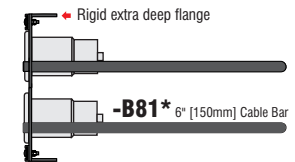

Maxxum Universal Patchbays

- Receive assembled with Black MIS & Mounting Hardware
- 3" (75mm) & 6" (150mm) Strain Relief Cable Bars Available
- Tapped Mounting Holes (4-40)
Allow ultra flexibility in design, reconfiguration & maintenance. Screws available separately. Maxxum Identification System (MIS) color-coding caps. 13 colors available separately.

Ordering Information

1RU Cable Bar Side Views

2RU Cable Bar Side Views

*2RU XLR Panel Cable Bar Option is supplied with 2 cable bars

*WKM-US116E1-SMSLCBL-B81
*Panels shown above illustrate assorted Maxxum Identification System (MIS) color-code caps. Panels are shipped with Black (MIS) color-code caps installed. Indicated Color-code MIS are included. 13 colors are available.