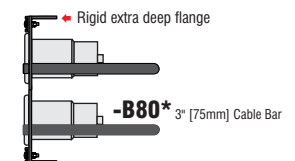

Maxxum Universal Patchbays

- Receive assembled with Black MIS & Mounting Hardware
- 3" (75mm) & 6" (150mm) Strain Relief Cable Bars Available
- Tapped Mounting Holes (4-40)
Allow ultra flexibility in design, reconfiguration & maintenance. Screws available separately. Maxxum Identification System (MIS) color-coding caps. 13 colors available separately.

Ordering Information

1RU Cable Bar Side Views

2RU Cable Bar Side Views

*2RU XLR Panel Cable Bar Option is supplied with 2 cable bars

*WKM-US116E1-SMSLCBL-B81
*Panels shown above illustrate assorted Maxxum Identification System (MIS) color-code caps. Panels are shipped with Black (MIS) color-code caps installed. Indicated Color-code MIS are included. 13 colors are available.