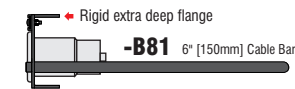

Maxxum Universal Patchbays

- Receive assembled with Black MIS & Mounting Hardware
- 3" (75mm) & 6" (150mm) Strain Relief Cable Bars Available
- Tapped Mounting Holes (4-40)
Allow ultra flexibility in design, reconfiguration & maintenance. Screws available separately. Maxxum Identification System (MIS) color-coding caps. 13 colors available separately.

Ordering Information

1RU Cable Bar Side Views

2RU Cable Bar Side Views

*2RU XLR Panel Cable Bar Option is supplied with 2 cable bars

*WKM-US116E1-SMSLCBL-B81
*Panels shown above illustrate assorted Maxxum Identification System (MIS) color-code caps. Panels are shipped with Black (MIS) color-code caps installed. Indicated Color-code MIS are included. 13 colors are available.