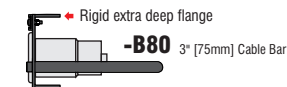

Maxxum Universal Patchbays

- Receive assembled with Black MIS & Mounting Hardware
- 3" (75mm) & 6" (150mm) Strain Relief Cable Bars Available
- Tapped Mounting Holes (4-40)
Allow ultra flexibility in design, reconfiguration & maintenance. Screws available separately. Maxxum Identification System (MIS) color-coding caps. 13 colors available separately.

Ordering Information

1RU Cable Bar Side Views

2RU Cable Bar Side Views

*2RU XLR Panel Cable Bar Option is supplied with 2 cable bars

*WKM-US116E1-SMSLCBL-B81
*Panels shown above illustrate assorted Maxxum Identification System (MIS) color-code caps. Panels are shipped with Black (MIS) color-code caps installed. Indicated Color-code MIS are included. 13 colors are available.