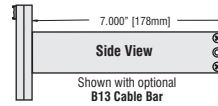

Ordering Information for 6 & 8 Position, 2RU Modular Bulkhead Panels, Mounting Plates & Accessories

| 6 Position Panels | Description | 8 Position Panels |
|---|---|--|
| WK-M3B106E2-Z-BZ | 30 degree, 2RU, Modular Bulkhead panel, empty, no cable bar Standard (non angled), 2RU, Modular Bulkhead panel, empty, no cable bar at end of model number for optional installed CB-B13 Cable Bar | WK-M3B8108E2-Z-BZ |
| WK-MSB106E2-Z-BZ Change -BZ to -B13 CB-B13 | | WK-MSB8108E2-Z-BZ Change -BZ to -B13 CB-B13 |
| WK-M3B106E2-Z-180-BZ | Recessed panel for Switchboard Style patchcord retainer system; 2RU, Modular Bulkhead panel, empty, no cable bar | WK-M3B8108E2-Z-180-BZ |
| MBCCH | Camera Cable Hanger support panel for the switchboard style patchcord retainer system | MB8CCH |

Modular Bulkhead Ordering Information

6 Position Panels

8 Position Panels