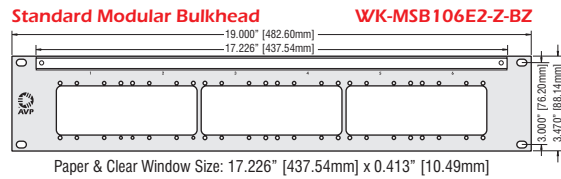

Ordering Information for 6 & 8 Position, 2RU Modular Bulkhead Panels, Mounting Plates & Accessories

| 6 Position Panels | Description | 8 Position Panels |
|---|---|--|
| WK-M3B106E2-Z-BZ | 30 degree, 2RU, Modular Bulkhead panel, empty, no cable bar Standard (non angled), 2RU, Modular Bulkhead panel, empty, no cable bar at end of model number for optional installed CB-B13 Cable Bar | WK-M3B8108E2-Z-BZ |
| WK-MSB106E2-Z-BZ Change -BZ to -B13 CB-B13 | | WK-MSB8108E2-Z-BZ Change -BZ to -B13 CB-B13 |
| WK-M3B106E2-Z-180-BZ | Recessed panel for Switchboard Style patchcord retainer system; 2RU, Modular Bulkhead panel, empty, no cable bar | WK-M3B8108E2-Z-180-BZ |
| MBCCH | Camera Cable Hanger support panel for the switchboard style patchcord retainer system | MB8CCH |

Modular Bulkhead Ordering Information

6 Position Panels

8 Position Panels