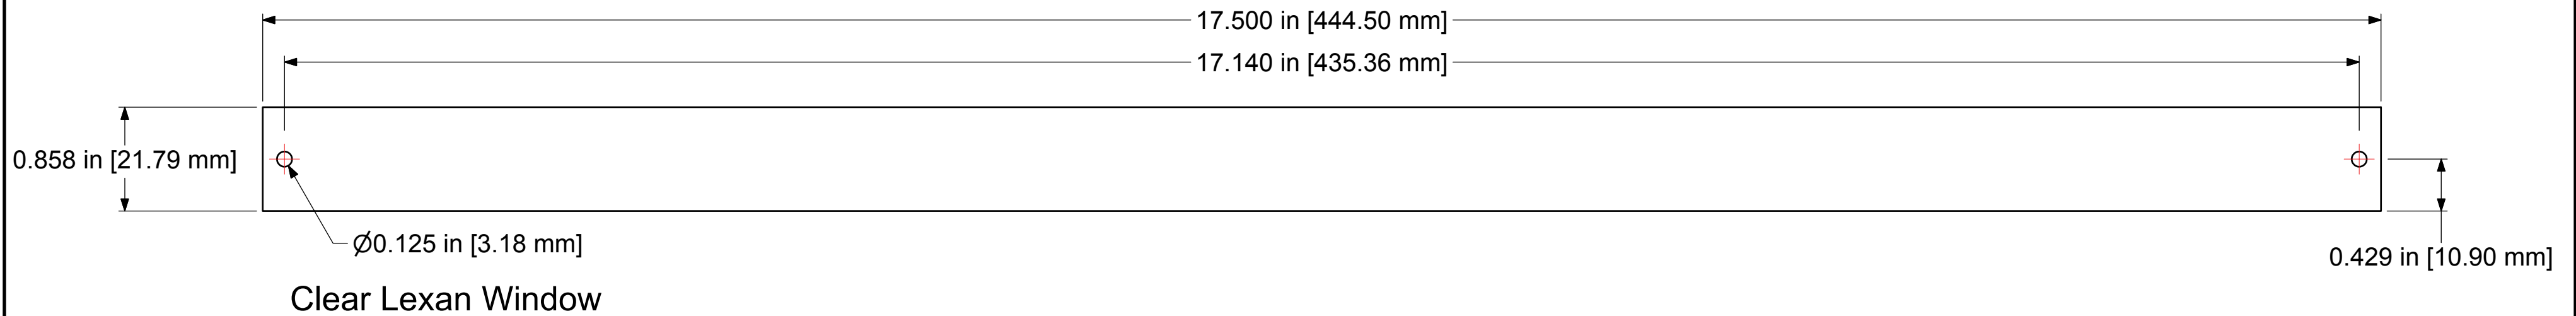

Designation Layout Drawing

2RU Midsize Video
 AV-D232E2
 TV-D232E2

Designation P/N: 144213
 Paper Strip P/N: 144170
 Clear Lexan Window P/N: 144982

**2RU, 2x32 Position, Even-Spaced,
 Midsize Video Panel**

Copyright ©2010 AVP MFG & Supply Inc. | 2288-B7 Dumfries Rd. RR2, Cambridge ON Canada N1R 5S3 | Tel: 519-740-7966 • Fax: 519-740-0131 • www.jackfields.com • sales@jackfields.com

File Name: 232E2-D-AV-TV-DD			
Product Family: Midsize Video			
Date Drawn: 19/04/2011	Page Number: 1 of 1	Revision: 1.0	Sheet Size: C
Drawn By: dbrazeau	Checked By:	Approved By:	