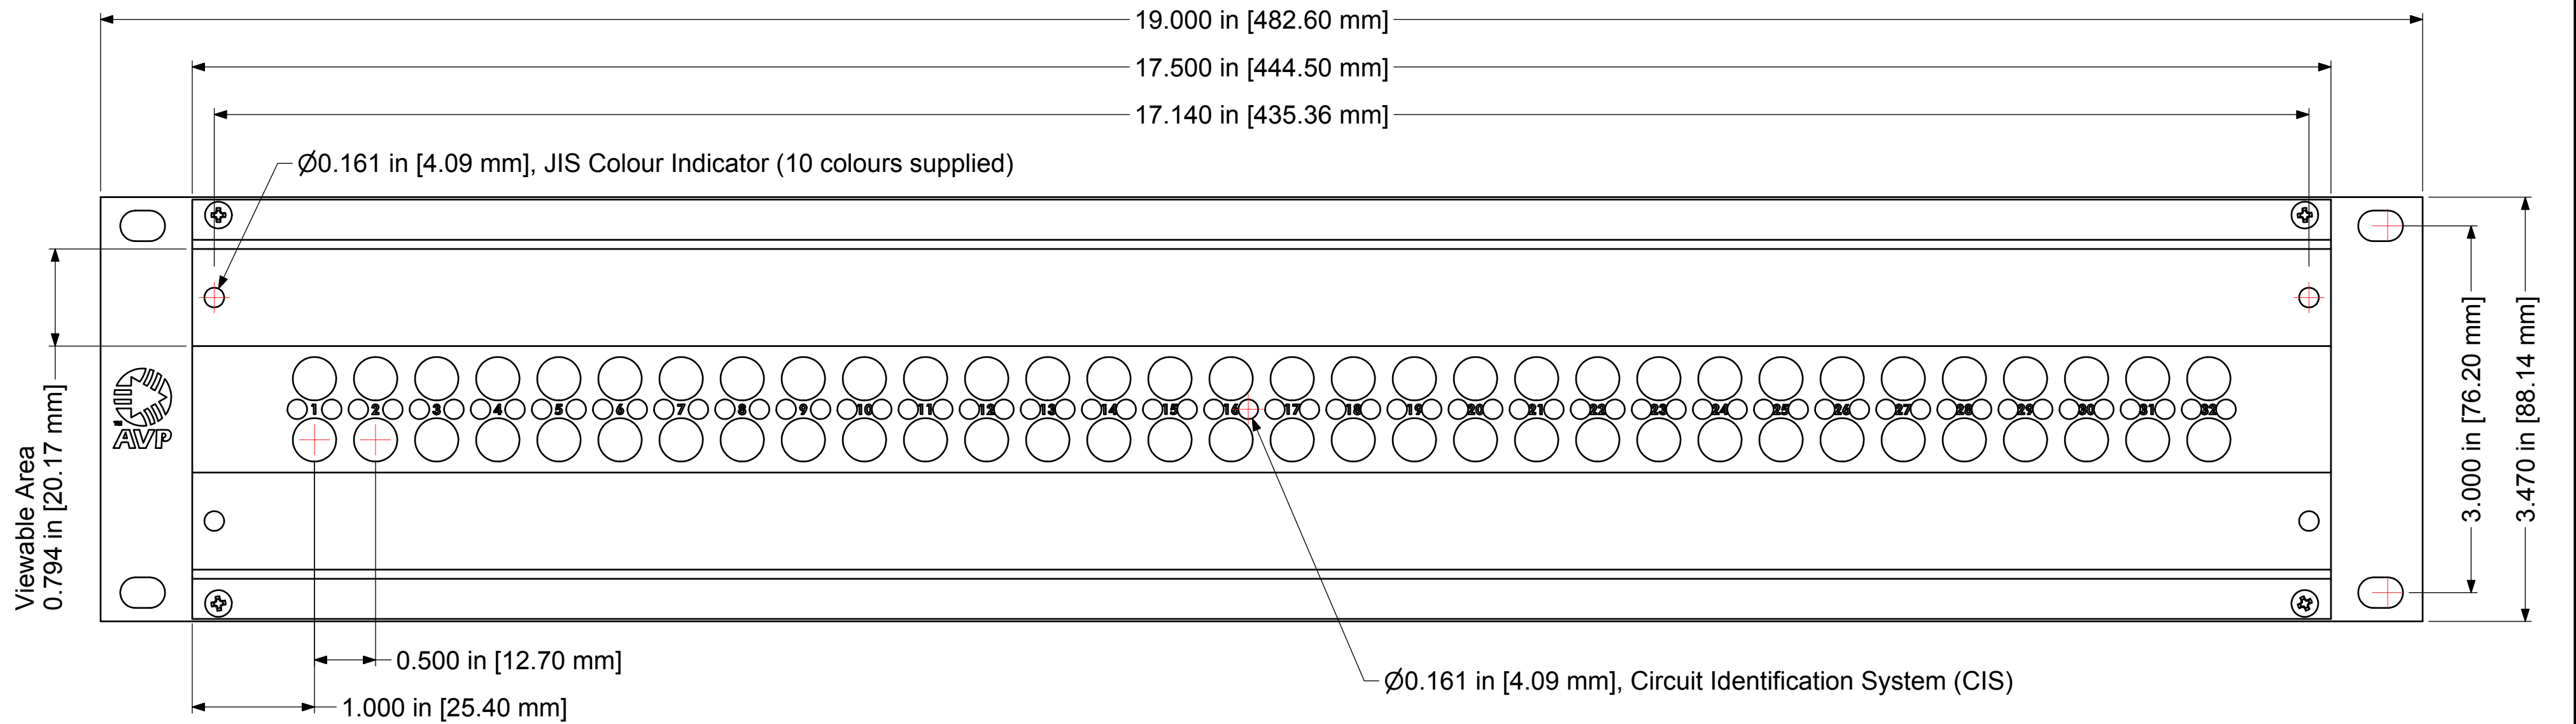

Designation Layout Drawing

2RU Midsize Video
 AV-D232E2
 TV-D232E2

Designation P/N: 144213
 Paper Strip P/N: 144170
 Clear Lexan Window P/N: 144982

**2RU, 2x32 Position, Even-Spaced,
 Midsize Video Panel**

Copyright ©2010 AVP MFG & Supply Inc. | 2288-B7 Dumfries Rd. RR2, Cambridge ON Canada N1R 5S3 | Tel: 519-740-7966 • Fax: 519-740-0131 • www.jackfields.com • sales@jackfields.com

File Name: 232E2-D-AV-TV-DD			
Product Family: Midsize Video			
Date Drawn: 19/04/2011	Page Number: 1 of 1	Revision: 1.0	Sheet Size: C
Drawn By: dbrazeau	Checked By:	Approved By:	