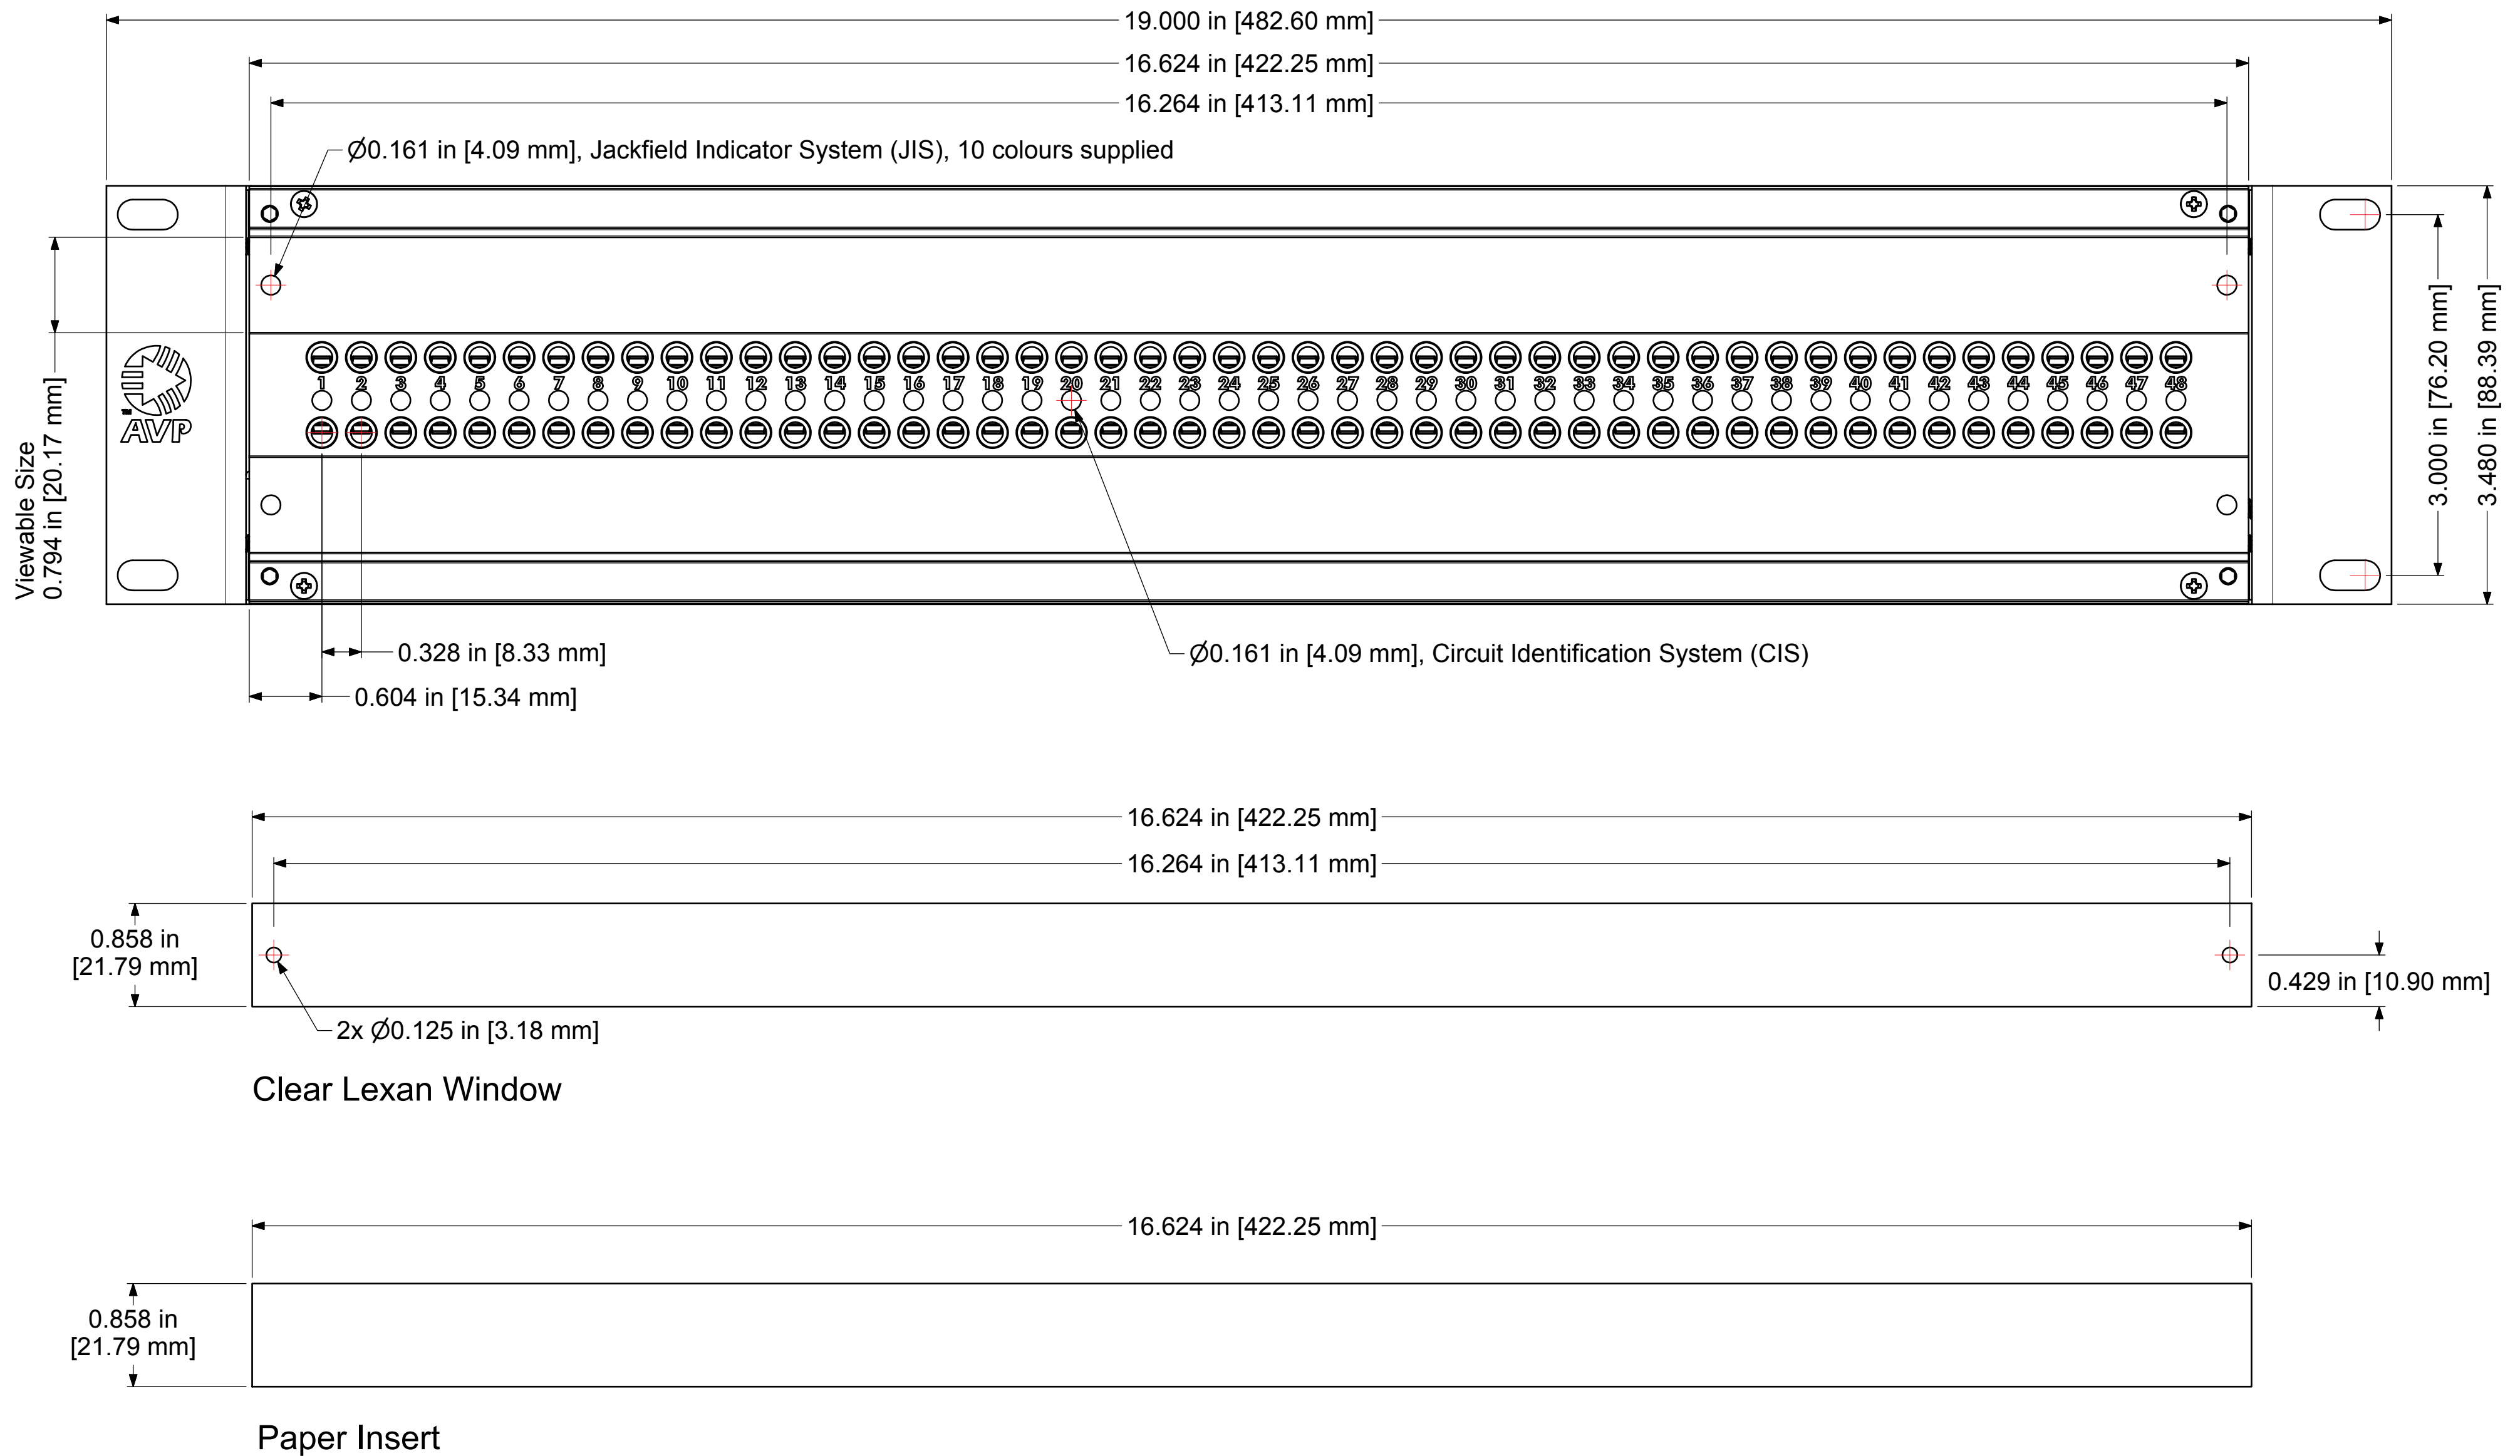

# Designation Layout Drawing

2RU Bantam Audio  
AP-B248E2, TP-B248E2

Designation P/N: 144253  
Paper Strip P/N: 146540  
Clear Lexan Window P/N: 144907

**2RU, 2x48 Position, Even-Spaced, Bantam Audio Panel**

Copyright ©2010 AVP MFG & Supply Inc. | 2288-B7 Dumfries Rd. RR2, Cambridge ON Canada N1R 5S3 | Tel: 519-740-7966 • Fax: 519-740-0131 • www.jackfields.com • sales@jackfields.com

File Name: 248E2-B-AP-TP-DD			
Product Family: RPT Bantam Audio			
Date Drawn: 07/12/2011	Page Number: 1 of 1	Revision: 1.0	Sheet Size: C
Drawn By: dbrazeau	Checked By:	Approved By:	