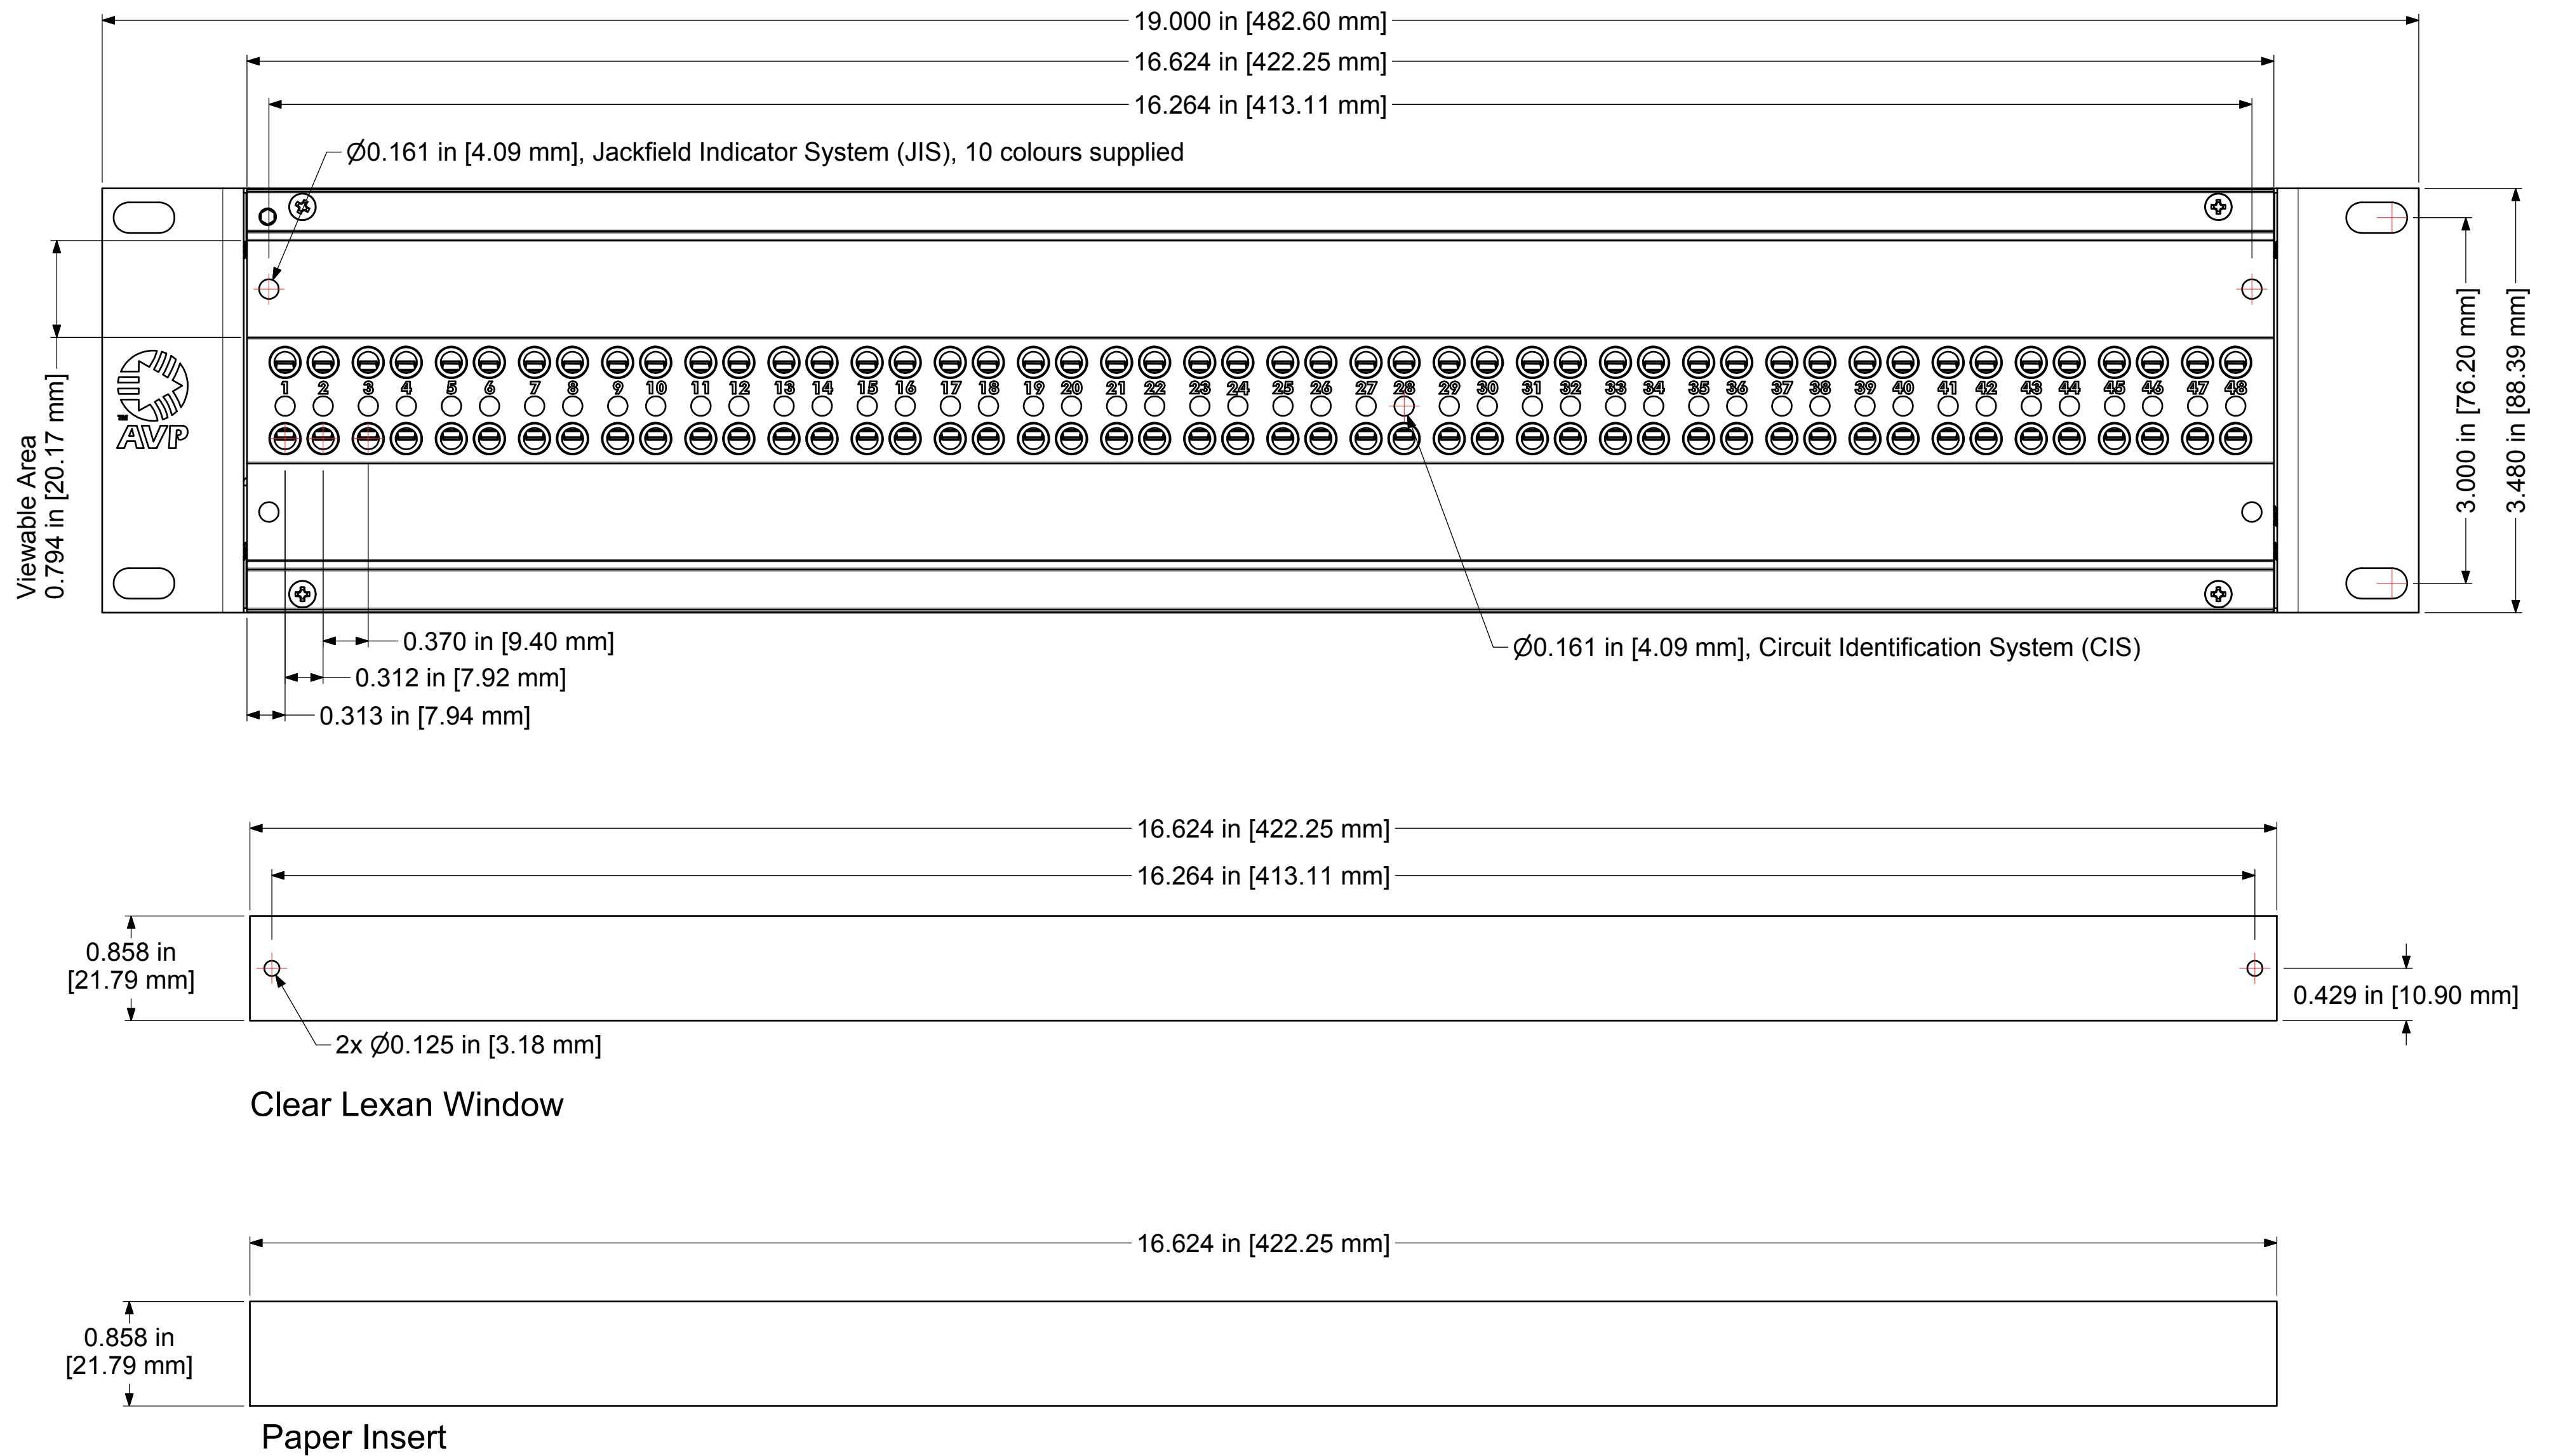

Designation Layout Drawing

2RU Bantam Audio
AP-B248S2, TP-B248S2

Designation P/N: 144173
Paper Strip P/N: 146540
Clear Lexan Window P/N: 144907

2RU, 2x48 Position, Stereo-Spaced,
Bantam Audio Panel

Copyright ©2010 AVP MFG & Supply Inc. | 2288-B7 Dumfries Rd. RR2, Cambridge ON Canada N1R 5S3 | Tel: 519-740-7966 • Fax: 519-740-0131 • www.jackfields.com • sales@jackfields.com

File Name: 248S2-B-AP-TP-DD			
Product Family: Bantam Audio			
Date Drawn: 22/12/2011	Page Number: 1 of 1	Revision: 1.0	Sheet Size: C
Drawn By: dbrazeau	Checked By:	Approved By:	