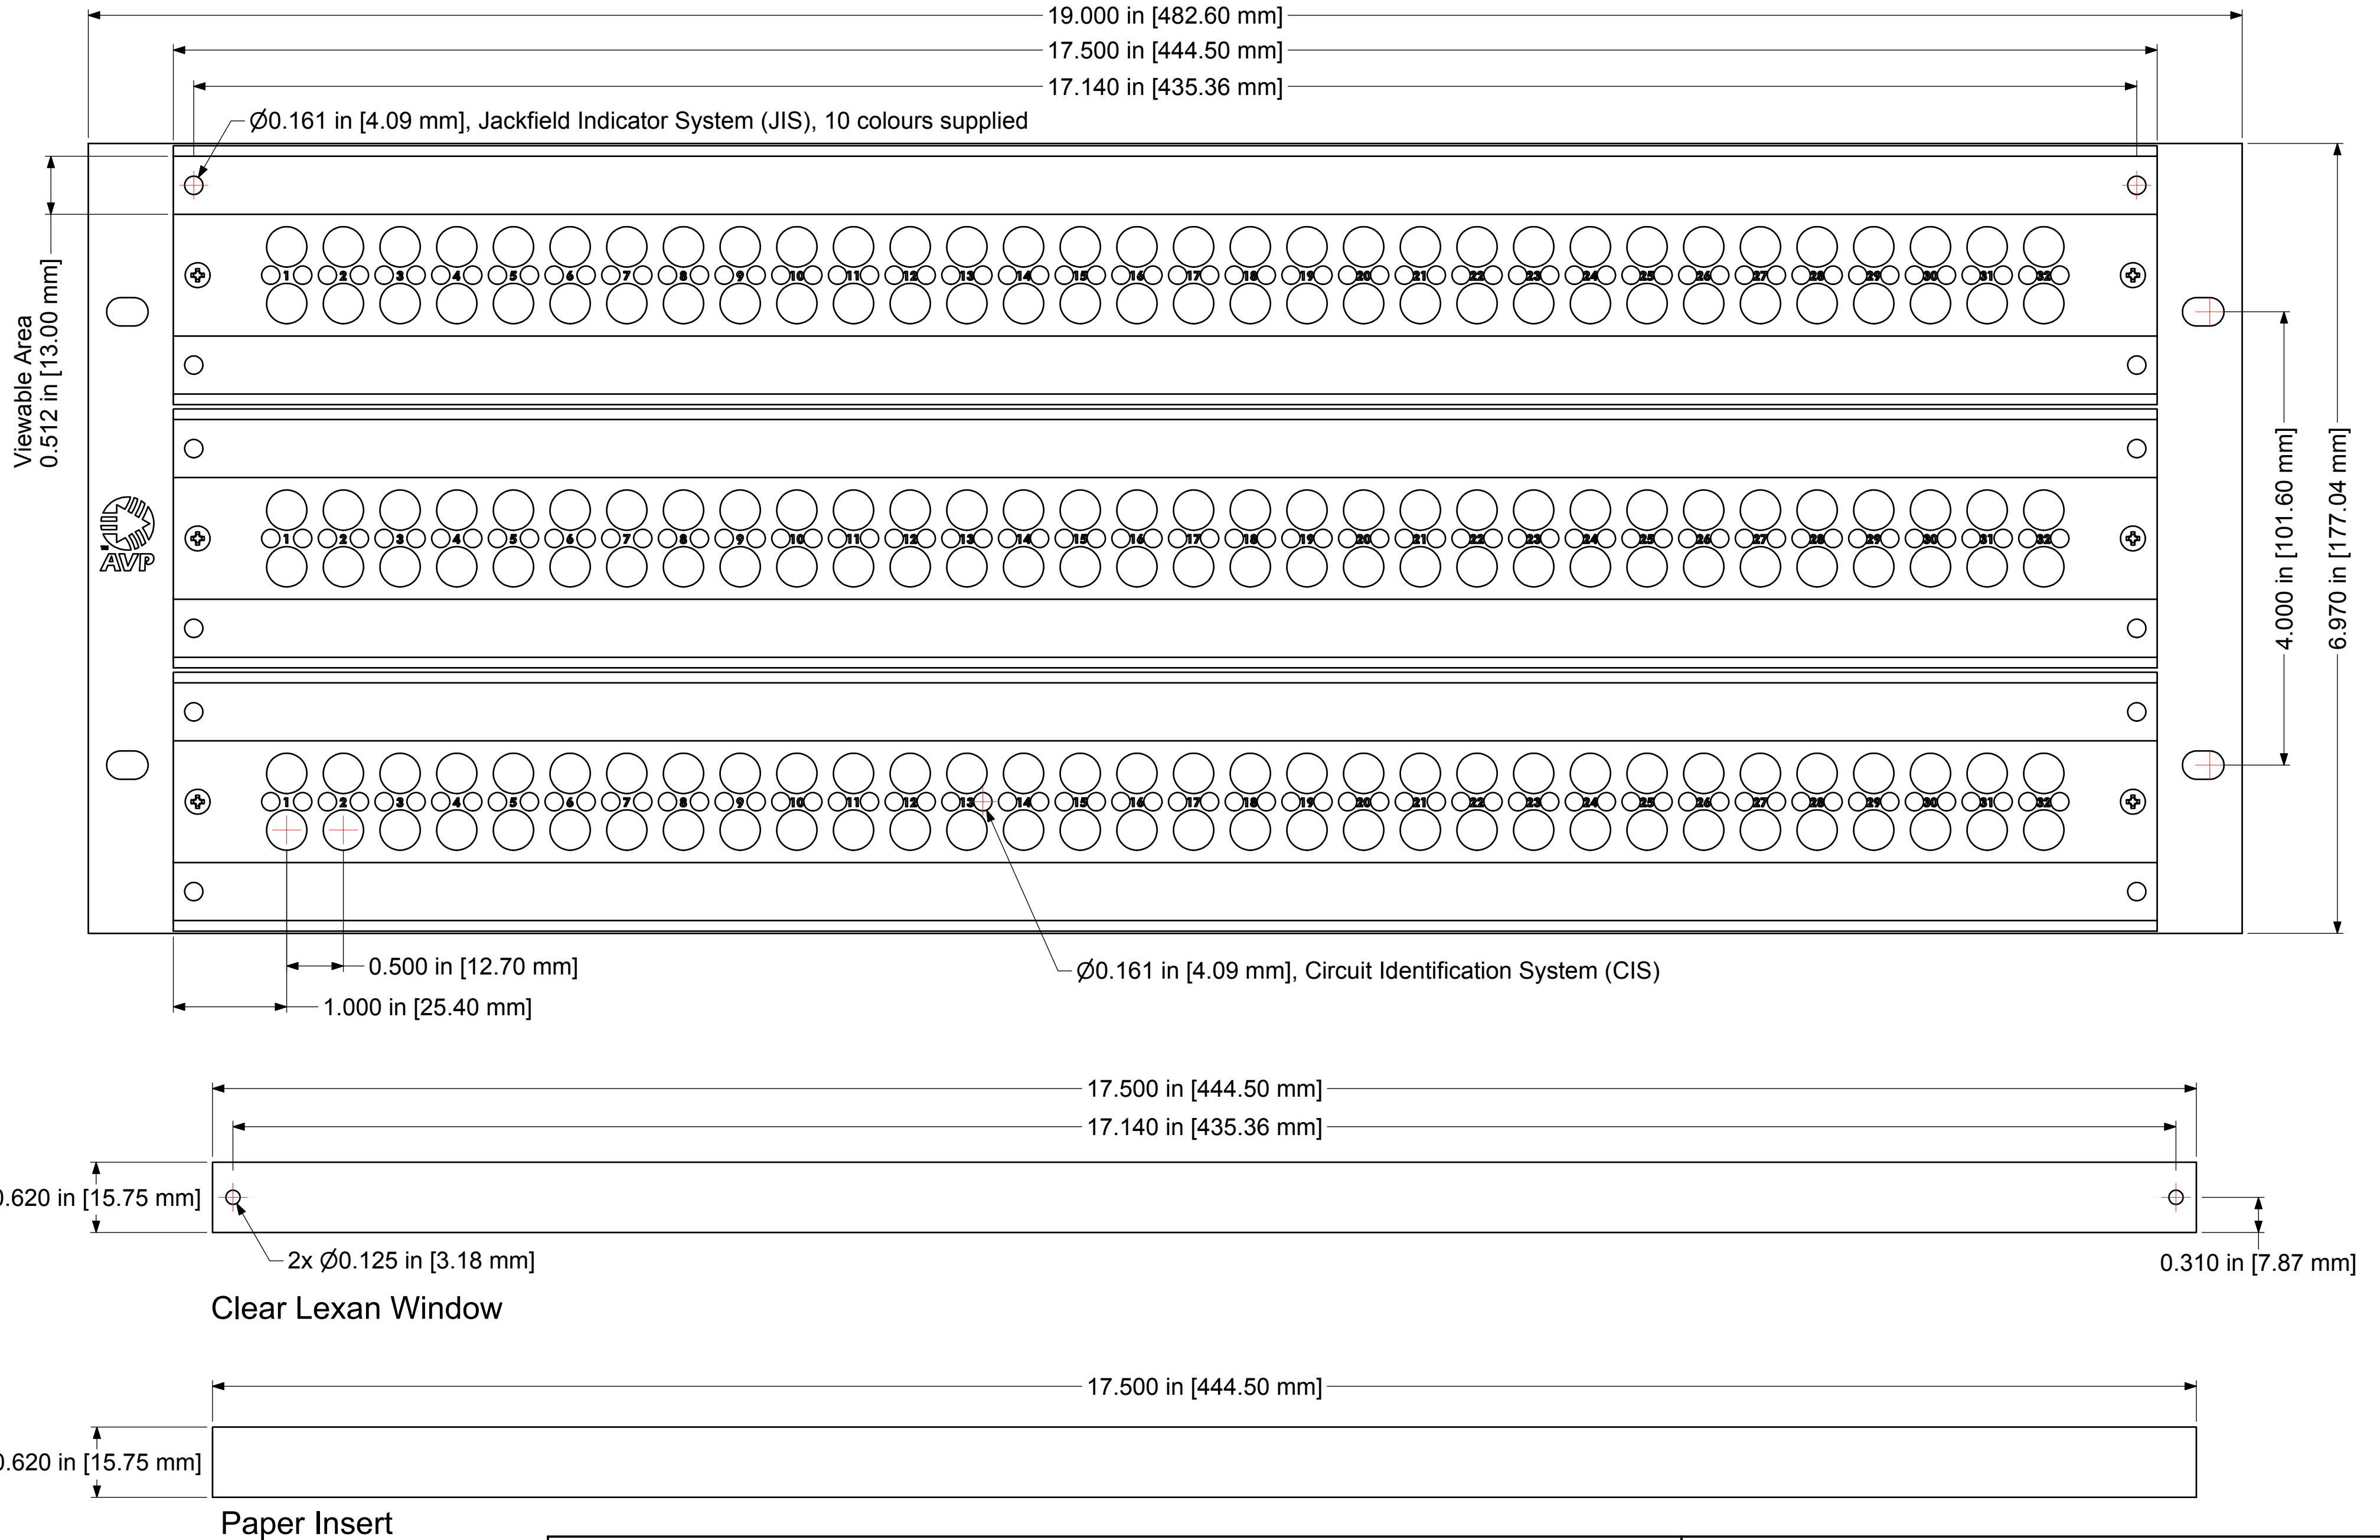

Designation Layout Drawing

4RU Midsize Video
AV-D632E4, TV-D632E4

Designation P/N: 144708
Paper Strip P/N: 144709
Clear Lexan Window P/N: 144829

**4RU, 6x32 Position, Even-Spaced,
Midsize Video Panel**

| | | | |
|-------------------------------|---------------------|---------------|---------------|
| File Name: 632E4-D-AV-TV-DD | | | |
| Product Family: Midsize Video | | | |
| Date Drawn: 14/12/2011 | Page Number: 1 of 1 | Revision: 1.0 | Sheet Size: C |
| Drawn By: D.Brazeau | Checked By: | Approved By: | |