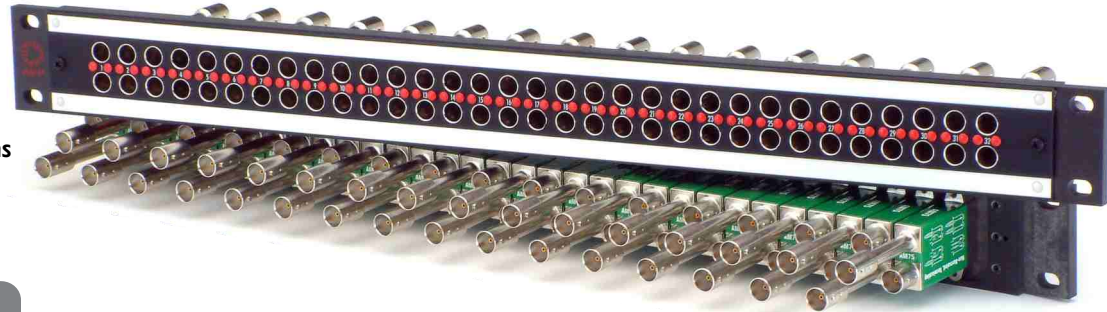

# 3.0GHz - 3Gb/s Midsize Video Patchbay

**Featuring:**

- SuperHD+ 3.0GHz - 3Gb/s Midsize jacks
- Jacks meet SMPTE 424M-2006 HDTV specifications
- Life Cycle rating of 30,000
- Various normalizing & terminating combinations for all applications
- 1RU, 1.5RU or 2RU Mosaic panels
- Made & assembled in Canada/USA

**Model Number**

V - D 2 E - -

**Series**

- A Mosaic
- T Mosaic (Black CIS)

**Panel Hole Configuration**

- 32 1 x 32, 1RU only
- 32 2 x 32
- 32 1 x 36, 1RU only
- 36 2 x 36

**Rack Space**

- 1 1 Rack Unit 1.75", 44mm
- 15 1.5 Rack Unit 2.62", 66mm
- 2 2 Rack Unit 3.50", 89mm

**Cable Bar Option**

- BZ No Cable Bar
- B10 7.0" [178mm] Cable Bar  
*\*not available on 2x36 panels*
- B21 6.0" [152mm] cable bar, *\*only available on 2x36 panels, 1.5 & 2RU only*

**Installed Jack Type**