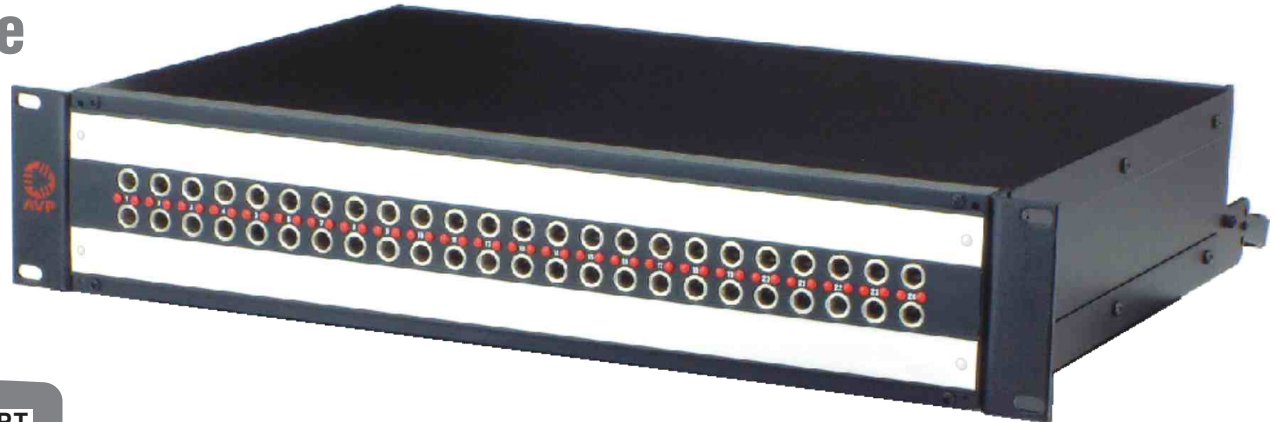

AVP Rapid Punch Terminal (RPT) System

Longframe Full Enclosure

- Series**
- A** Mosaic
 - T** Mosaic (Black CIS)

- Number of Jacks per Row**
- 24** 2x24 Jacks

- Panel Height**
- 1** 1 Rack Unit 1.75", 44mm
 - 2** 2 Rack Unit 3.50", 89mm

- Normaling**
- FN** Full Normals installed at jacks
 - HN** Half Normals installed at jacks
 - NN** No Normals
 - FR** Normals Out, with Full Normals installed on the Punch Block, 2RU only
 - HR** Normals Out, with Half Normals installed on the Punch Block, 2RU only
 - NT** Normals Out, 2RU only
 - NTS** Sleeve Normals Out, Switching Grounds, 2RU only

- Options, add to end of Model Number**
- BGHJ** Bussed Grounds at jacks, horizontal
 - SGVJ** Strapped Grounds at each vertical jack pair

Longframe Full Enclosure Ordering Information

Designation Layouts... www.jackfields.com/support

Popular Models	
Model	Description
AP-A224E2-L-NT-RPT	2RU, 2x24 Longframe Jacks, Normals Out, RPT Punch Block
AP-A224E2-L-FN-RPT	2RU, 2x24 Longframe Jacks, Full Normals, RPT Punch Block
AP-A224E2-L-HN-RPT	2RU, 2x24 Longframe Jacks, Half Normals, RPT Punch Block
AP-A224E1-L-FN-RPT	1RU, 2x24 Longframe Jacks, Full Normals, RPT Punch Block
AP-A224E1-L-HN-RPT	1RU, 2x24 Longframe Jacks, Half Normals, RPT Punch Block