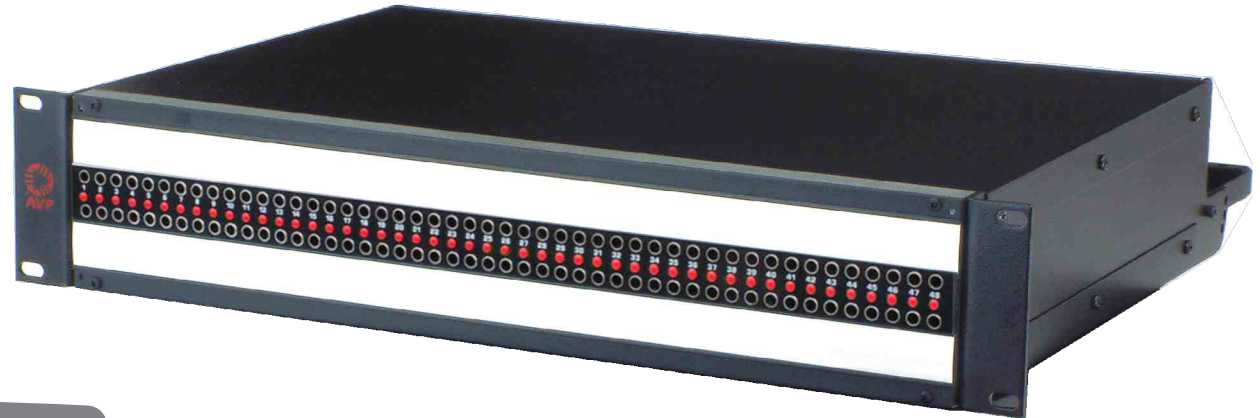

AVP Rapid Punch Terminal (RPT) System

Bantam Full Enclosure

Model Number
P - B 2 48 E - L - - RPT

Series

- A** Mosaic
- T** Mosaic (Black CIS)

Jack Spacing

- E** Even Spaced

Panel Height

- 1** 1 Rack Unit 1.75", 44mm
- 2** 2 Rack Unit 3.50", 89mm

Normaling

- FN** Full Normals installed at jacks
- HN** Half Normals installed at jacks
- NN** No Normals
- FR** Normals Out, with Full Normals installed on the Punch Block, 2RU only
- HR** Normals Out, with Half Normals installed on the Punch Block, 2RU only
- NT** Normals Out, 2RU only

Options, add to end of Model Number

- BGHJ** Bussed Grounds at jacks, horizontal
- SGVJ** Strapped Grounds at each vertical jack pair

Bantam Full Enclosure Ordering Information

Designation Layouts... www.jackfields.com/support

Popular Models

Model	Description
AP-B248E2-L-NT-RPT	2RU, 2x48 Bantam Jacks, Even Spaced, Normals Out, RPT Punch Block
AP-B248E1-L-FN-RPT	1RU, 2x48 Bantam Jacks, Even Spaced, Full Normals, RPT Punch Block
AP-B248E1-L-HN-RPT	1RU, 2x48 Bantam Jacks, Even Spaced, Half Normals, RPT Punch Block