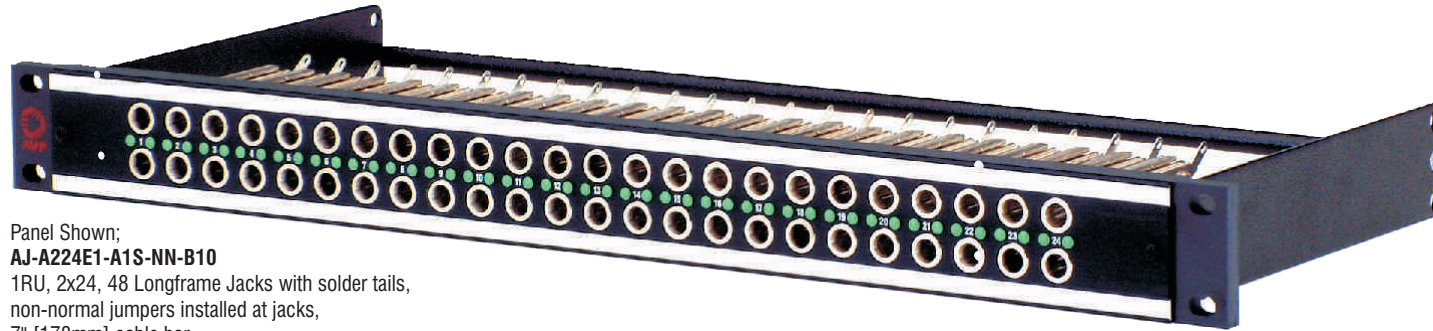

Longframe

Panel Shown;
AJ-A224E1-A1S-NN-B10
 1RU, 2x24, 48 Longframe Jacks with solder tails,
 non-normal jumpers installed at jacks,
 7" [178mm] cable bar

Shown with Optional **B10** Cable Bar

Longframe Audio Dust Plugs

DC-ABK10 ... Dust Plug, fits longframe audio jack, black, package of 10 plugs
DC-ABK50 ... Dust Plug, fits longframe audio jack, black, package of 50 plugs
 For jack inside diameter, 0.250" [6.35mm]

Longframe Ordering Information

Series
A Mosaic
T Mosaic (Black CIS)

Number of Jacks per Row
24 2x24 Jacks
26 2x26 Jacks

Panel Height
1 1 Rack Unit 1.75", 44mm
15 1.5 Rack Unit 2.62", 66mm
2 2 Rack Unit 3.50", 89mm

* Stereo Spaced, upon request

Cable Bar Option
B10 7" [178mm] Cable Bar

Normaling
FN Full Normal jumpers installed at jacks
HN Half Normal jumpers installed at jacks
NN No Normal jumpers installed at jacks

Installed Jack Type
A1S Longframe Jacks with solder lugs
Z None (empty panel)