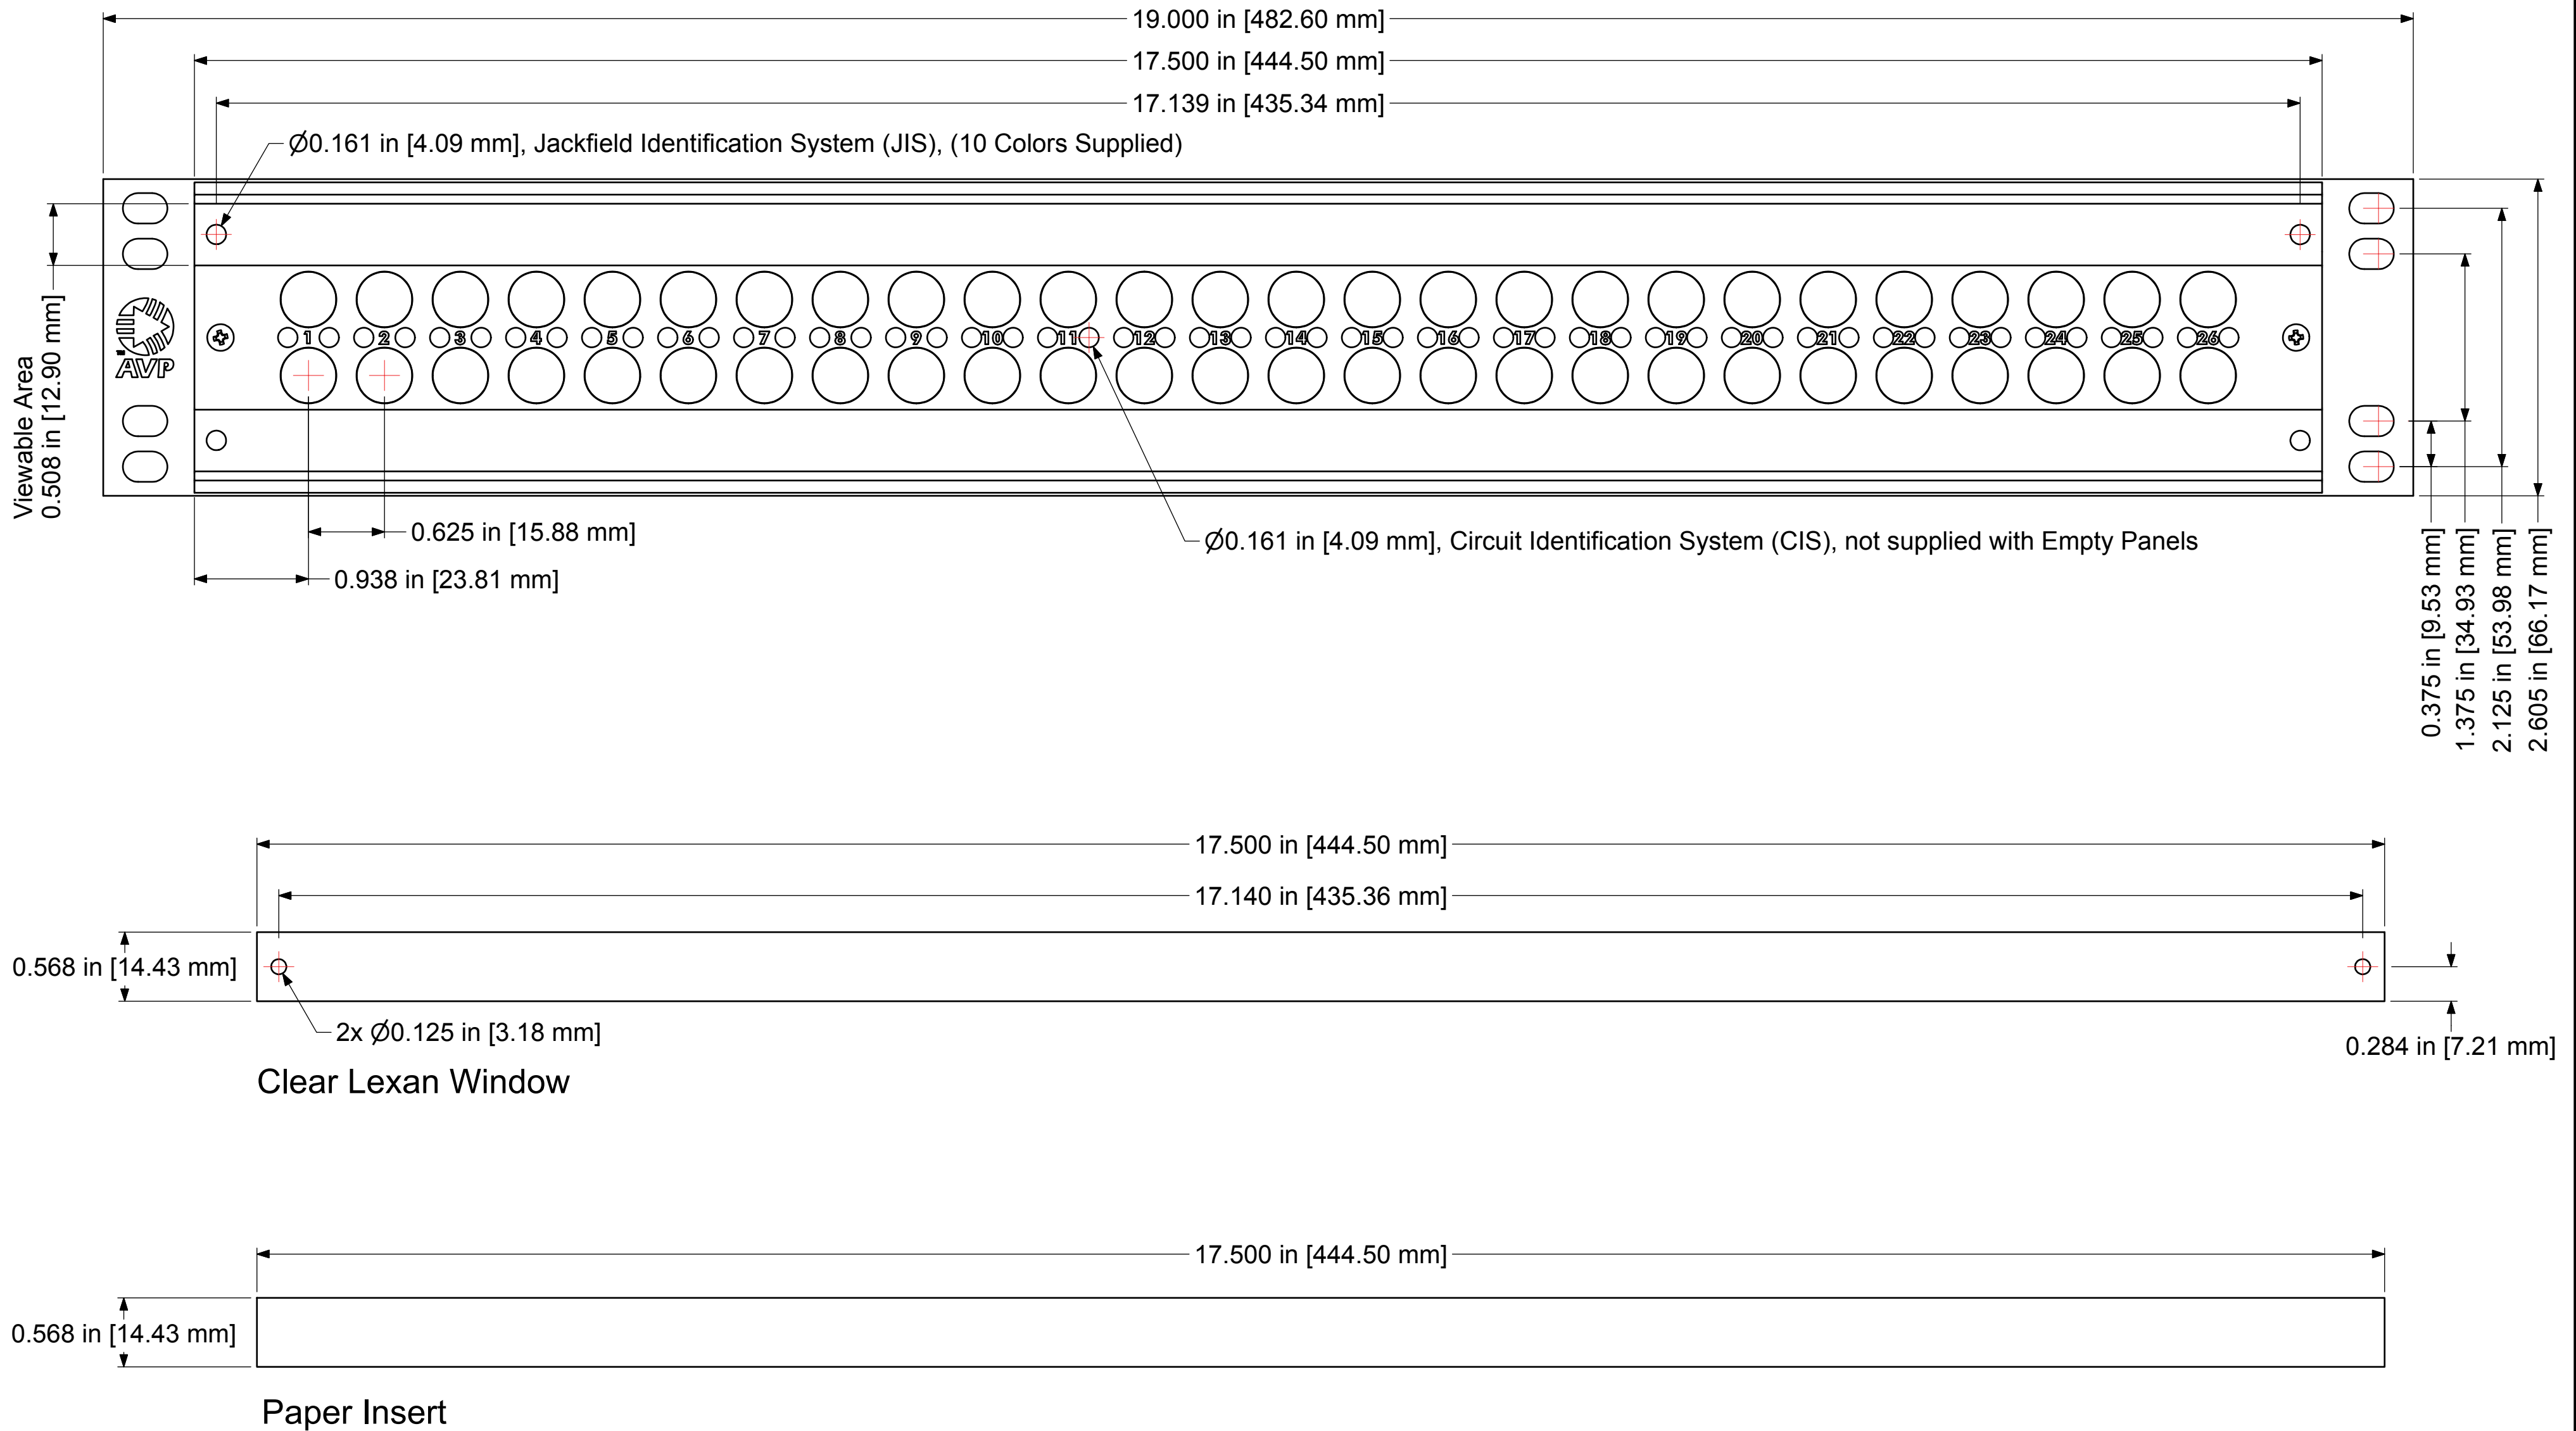

Designation Layout Drawing

1.5RU Standard Size Video
 AJ-A226E15, AM-A226E15, AU-A226E15
 AV-C226E15, TJ-A226E15, TM-A226E15
 TU-A226E15, TV-A226E15

Designation P/N: 144231
 Paper Strip P/N: 14026
 Clear Lexan Window P/N: 144903

**1.5RU, 2x26 Standard Size
 Video/Longframe Audio Panel**

File Name: 226E15-C-AJMUV-TJMUV-DD			
Product Family: Standard Size Video			
Date Drawn: 22/06/2012	Page Number: 1 of 1	Revision: 1.0	Sheet Size: C
Drawn By: D.Brazeau	Checked By:	Approved By:	