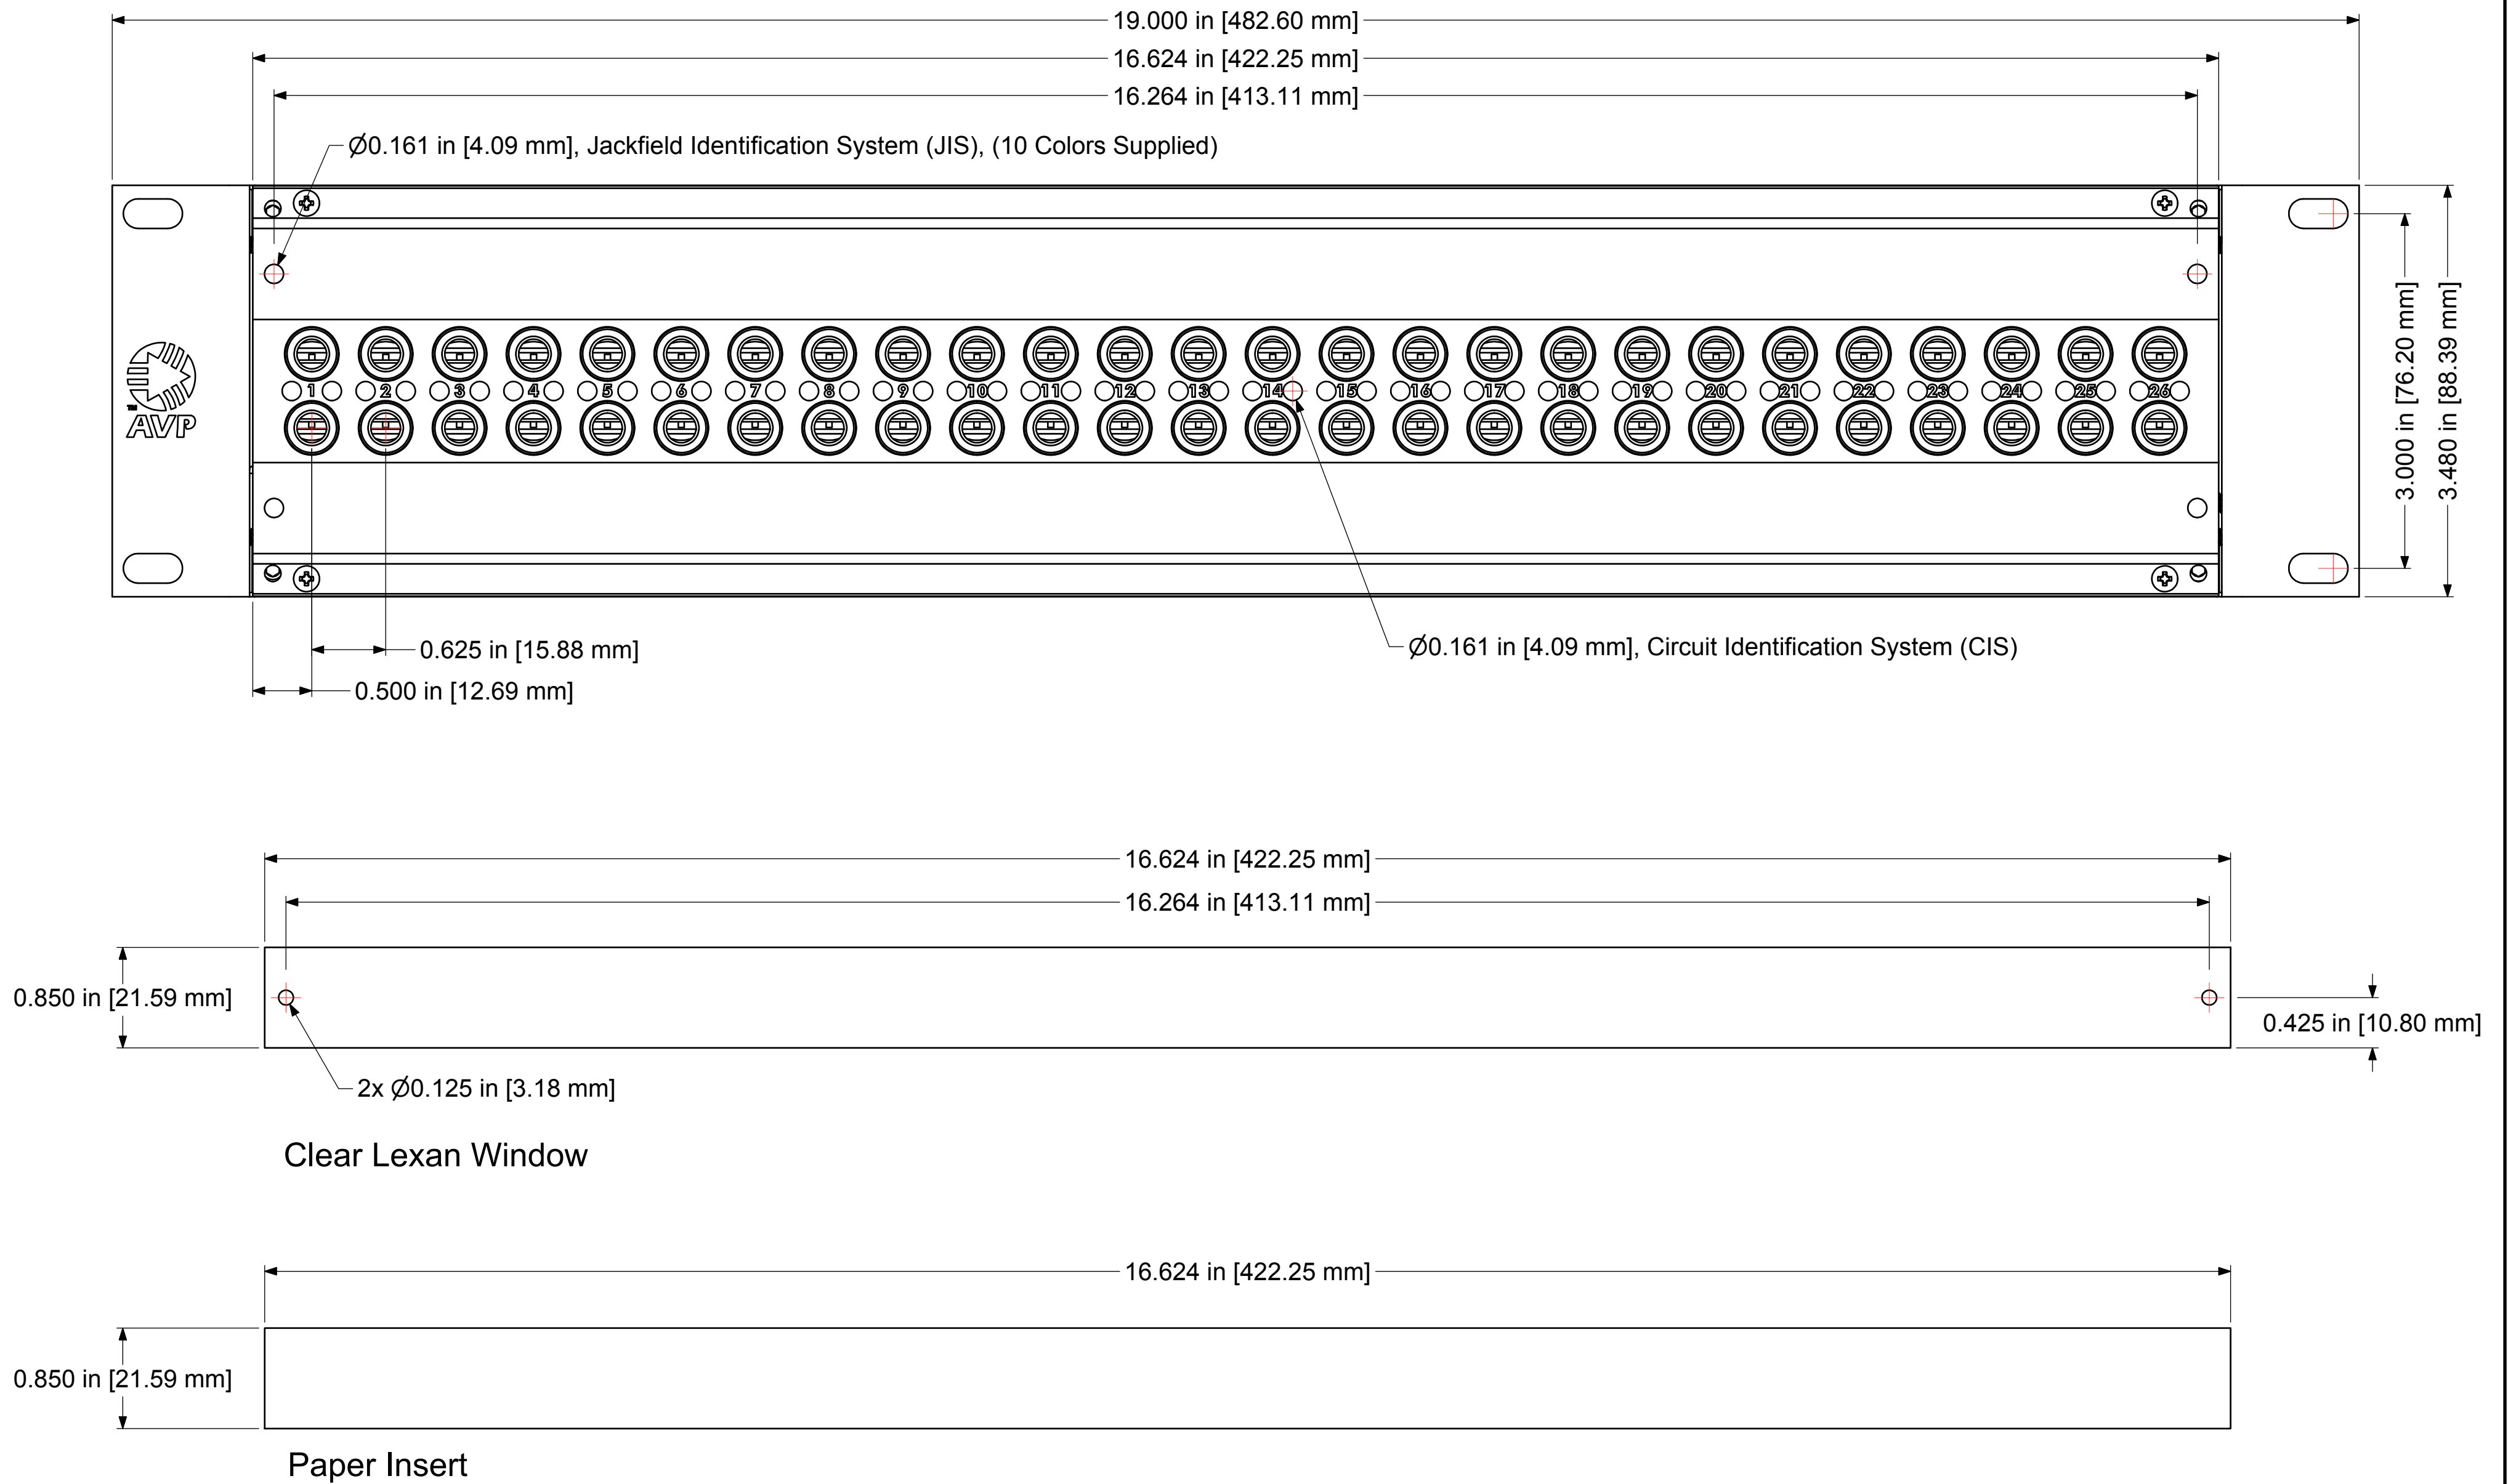

Designation Layout Drawing

2RU Long Frame Audio
AP-A226E2, TP-A226E2

Designation P/N: 144184
Paper Strip P/N: 148289
Clear Lexan Window P/N: 148284

**2RU, 2x26 Position Long Frame Wired
Audio Jackfield, Full Enclosure**

Copyright ©2010 AVP MFG & Supply Inc. 2288-B7 Dumfries Rd. RR2, Cambridge ON Canada N1R 5S3 Tel: 519-740-7966 • Fax: 519-740-0131 • www.jackfields.com • sales@jackfields.com

| | | | |
|---|---------------------|---------------|---------------|
| File Name: 226E2-A-AP-TP-DD | | | |
| Product Family: Wired Jackfield, Full Enclosure | | | |
| Date Drawn: 11/03/2013 | Page Number: 1 of 1 | Revision: 1.2 | Sheet Size: C |
| Drawn By: dbrazeau | Checked By: | Approved By: | |