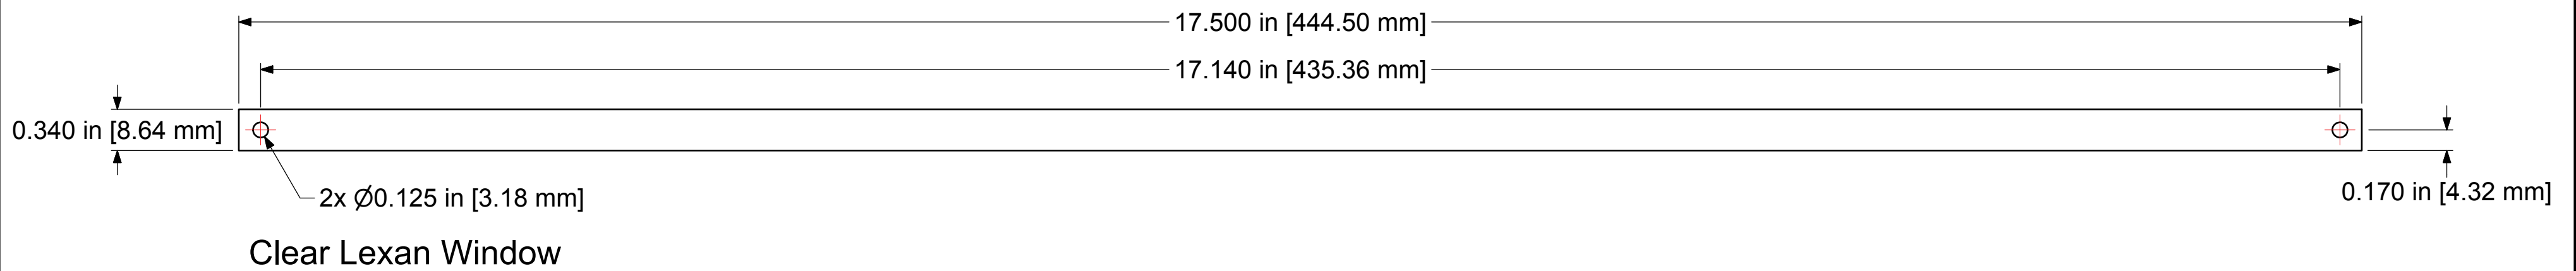

Designation Layout Drawing

1RU Midsize Video
AV-D232E1, TV-D232E1

Designation P/N: 144215
Paper Strip P/N: 144054
Clear Lexan Window P/N: 144877

1RU, 2x32 Position, Even-Spaced, Midsize
Video Panel

File Name: 232E1-D-AV-TV-DD			
Product Family: Midsize Video			
Date Drawn: 27/07/2011	Page Number: 1 of 1	Revision: 1.0	Sheet Size: C
Drawn By: D.Brazeau	Checked By:	Approved By:	
Copyright ©2010 AVP MFG & Supply Inc. 2288-B7 Dumfries Rd. RR2, Cambridge ON Canada N1R 5S3 Tel: 519-740-7966 • Fax: 519-740-0131 • www.jackfields.com • sales@jackfields.com			