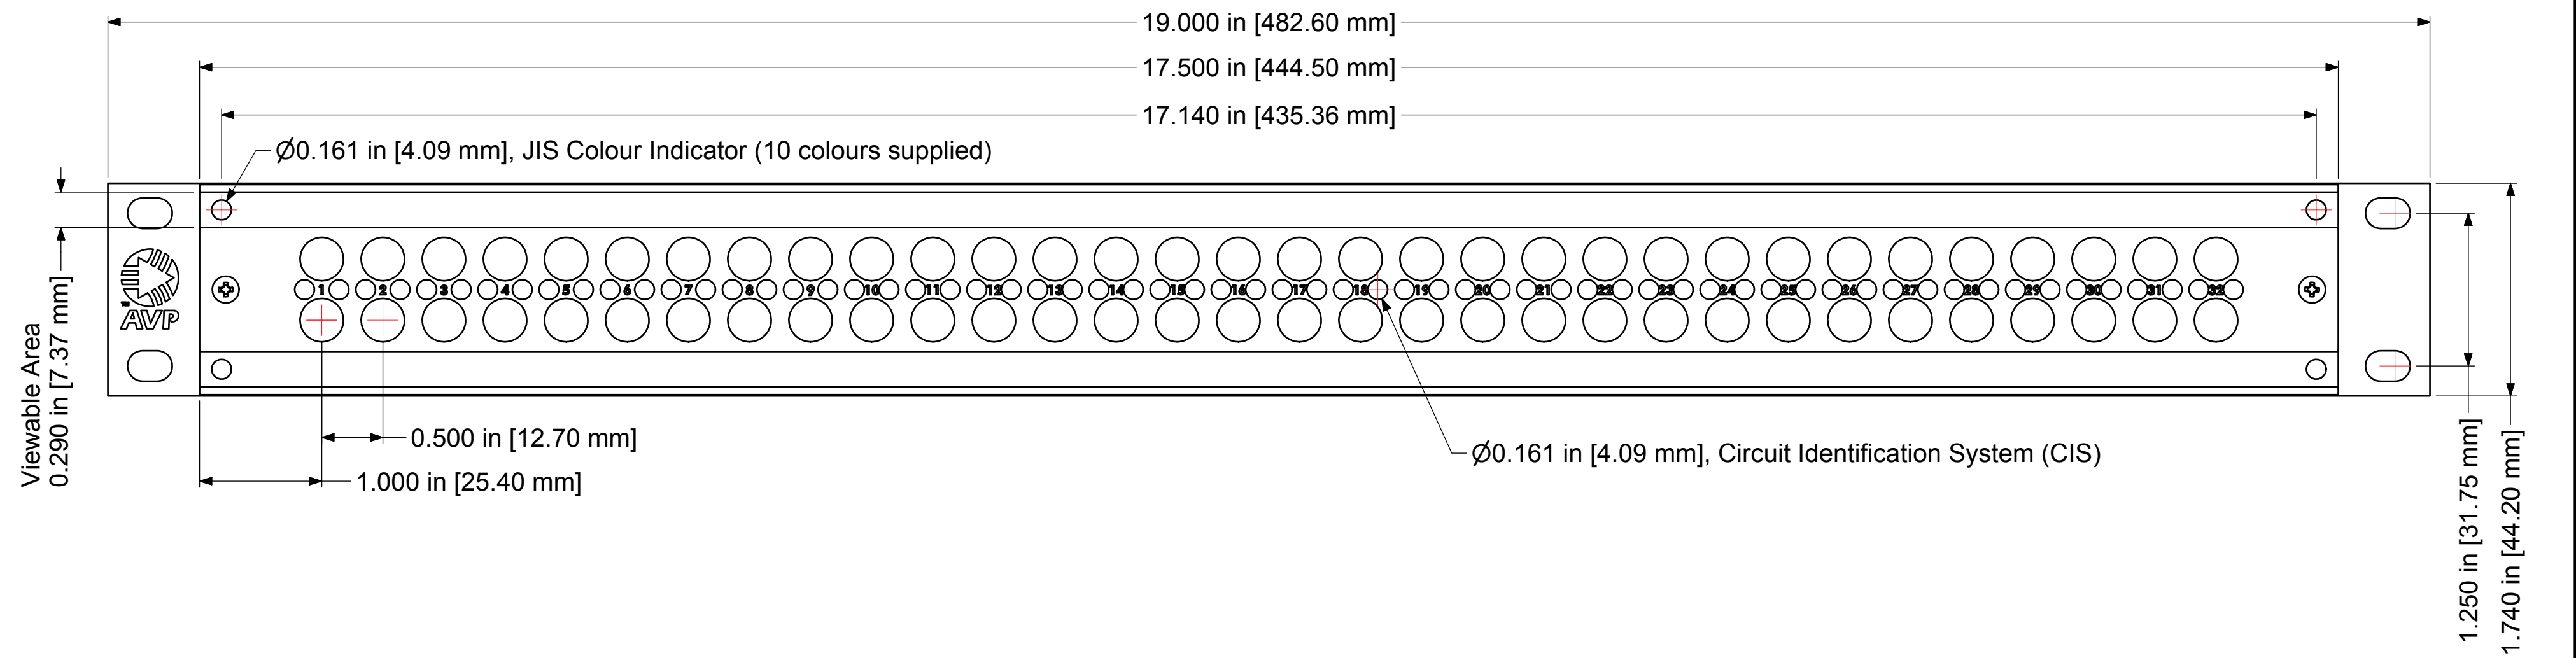

Designation Layout Drawing

1RU Midsize Video
AV-D232E1, TV-D232E1

Designation P/N: 144215
Paper Strip P/N: 144054
Clear Lexan Window P/N: 144877

1RU, 2x32 Position, Even-Spaced, Midsize
Video Panel

File Name: 232E1-D-AV-TV-DD			
Product Family: Midsize Video			
Date Drawn: 27/07/2011	Page Number: 1 of 1	Revision: 1.0	Sheet Size: C
Drawn By: D.Brazeau	Checked By:	Approved By:	
Copyright ©2010 AVP MFG & Supply Inc. 2288-B7 Dumfries Rd. RR2, Cambridge ON Canada N1R 5S3 Tel: 519-740-7966 • Fax: 519-740-0131 • www.jackfields.com • sales@jackfields.com			