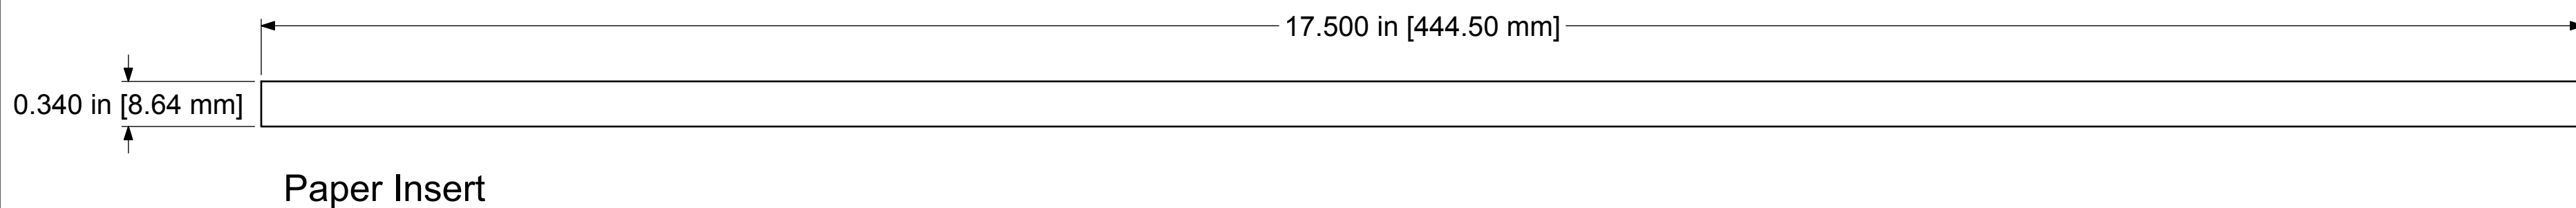

Designation Layout Drawing

1RU Midsize Video
AV-D232E1, TV-D232E1

Designation P/N: 144215
Paper Strip P/N: 144054
Clear Lexan Window P/N: 144877

1RU, 2x32 Position, Even-Spaced, Midsize
Video Panel

File Name: 232E1-D-AV-TV-DD			
Product Family: Midsize Video			
Date Drawn: 27/07/2011	Page Number: 1 of 1	Revision: 1.0	Sheet Size: C
Drawn By: D.Brazeau	Checked By:	Approved By:	
Copyright ©2010 AVP MFG & Supply Inc. 2288-B7 Dumfries Rd. RR2, Cambridge ON Canada N1R 5S3 Tel: 519-740-7966 • Fax: 519-740-0131 • www.jackfields.com • sales@jackfields.com			