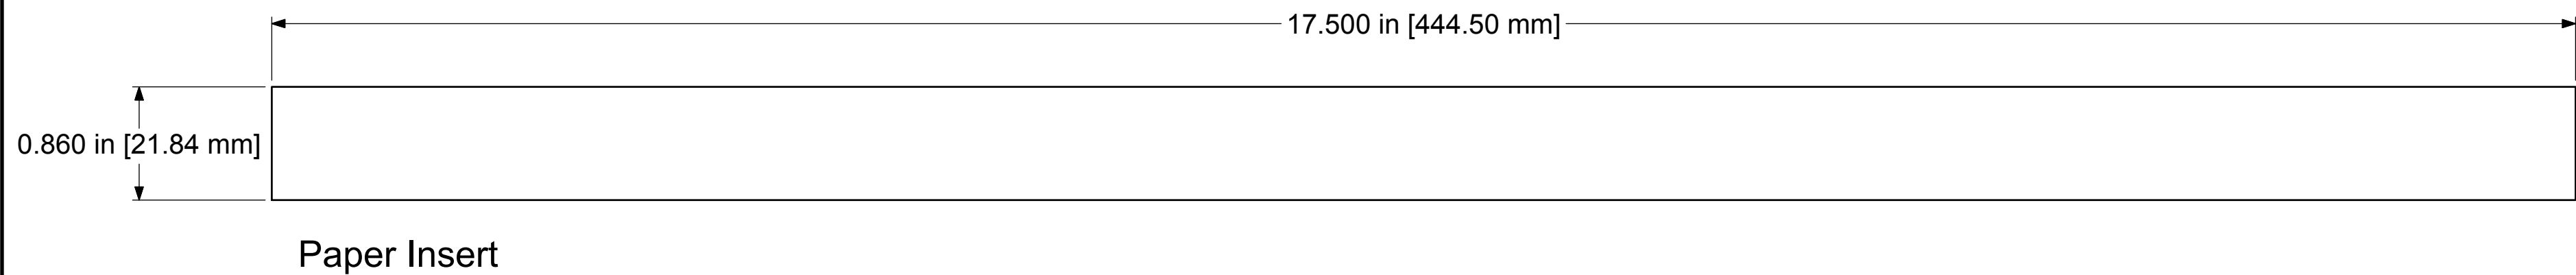

Designation Layout Drawing

2RU Midsize Video
AV-D234E2, TV-D234E2

Designation P/N: 144318
Paper Strip P/N: 144170
Clear Lexan Window P/N: 144892

**2RU, 2x34 Position, Even-Spaced,
Midsize Video Panel**

Copyright © 2012 AVP MFG & Supply Inc. | 2288-B7 Dumfries Rd. RR2, Cambridge ON Canada N1R 5S3 | Tel: 519-740-7966 • Fax: 519-740-0131 • www.jackfields.com • sales@jackfields.com

File Name: 234E2-D-AV-TV-DD			
Product Family: Midsize Video			
Date Drawn: 10/09/2012	Page Number: 1 of 1	Revision: 1.0	Sheet Size: C
Drawn By: D.Brazeau	Checked By:	Approved By:	