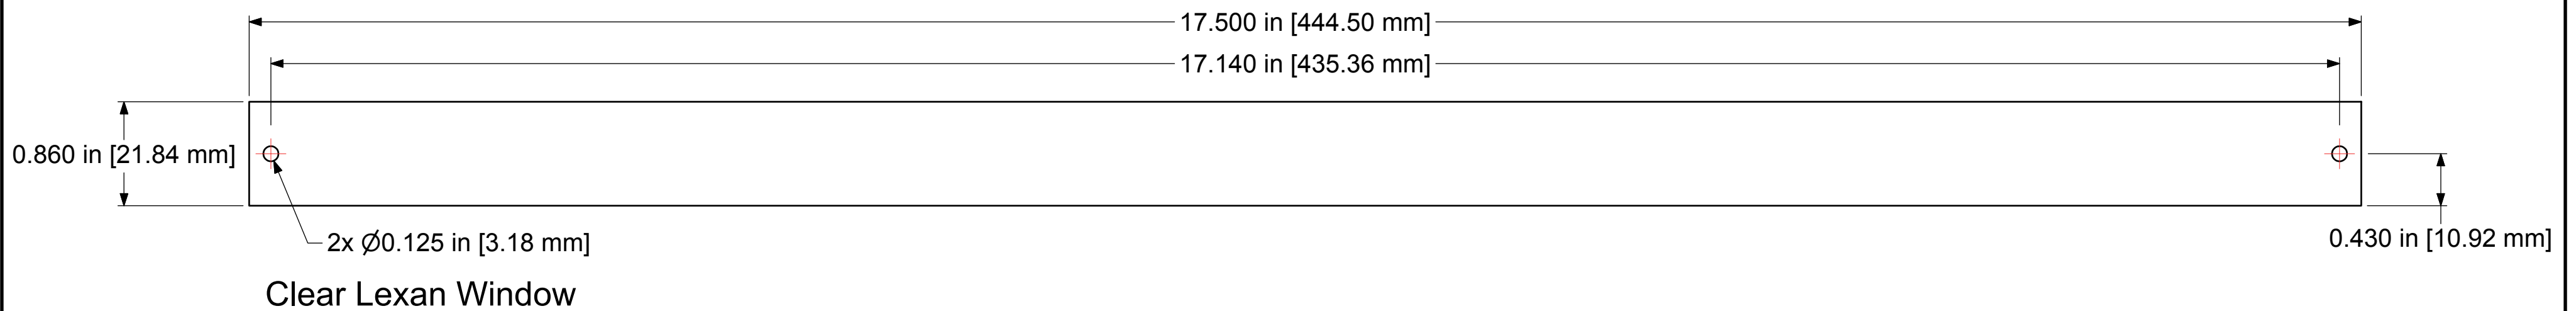

Designation Layout Drawing

2RU Midsize Video
AV-D234E2, TV-D234E2

Designation P/N: 144318
Paper Strip P/N: 144170
Clear Lexan Window P/N: 144892

**2RU, 2x34 Position, Even-Spaced,
Midsize Video Panel**

Copyright © 2012 AVP MFG & Supply Inc. | 2288-B7 Dumfries Rd. RR2, Cambridge ON Canada N1R 5S3 | Tel: 519-740-7966 • Fax: 519-740-0131 • www.jackfields.com • sales@jackfields.com

File Name: 234E2-D-AV-TV-DD			
Product Family: Midsize Video			
Date Drawn: 10/09/2012	Page Number: 1 of 1	Revision: 1.0	Sheet Size: C
Drawn By: D.Brazeau	Checked By:	Approved By:	