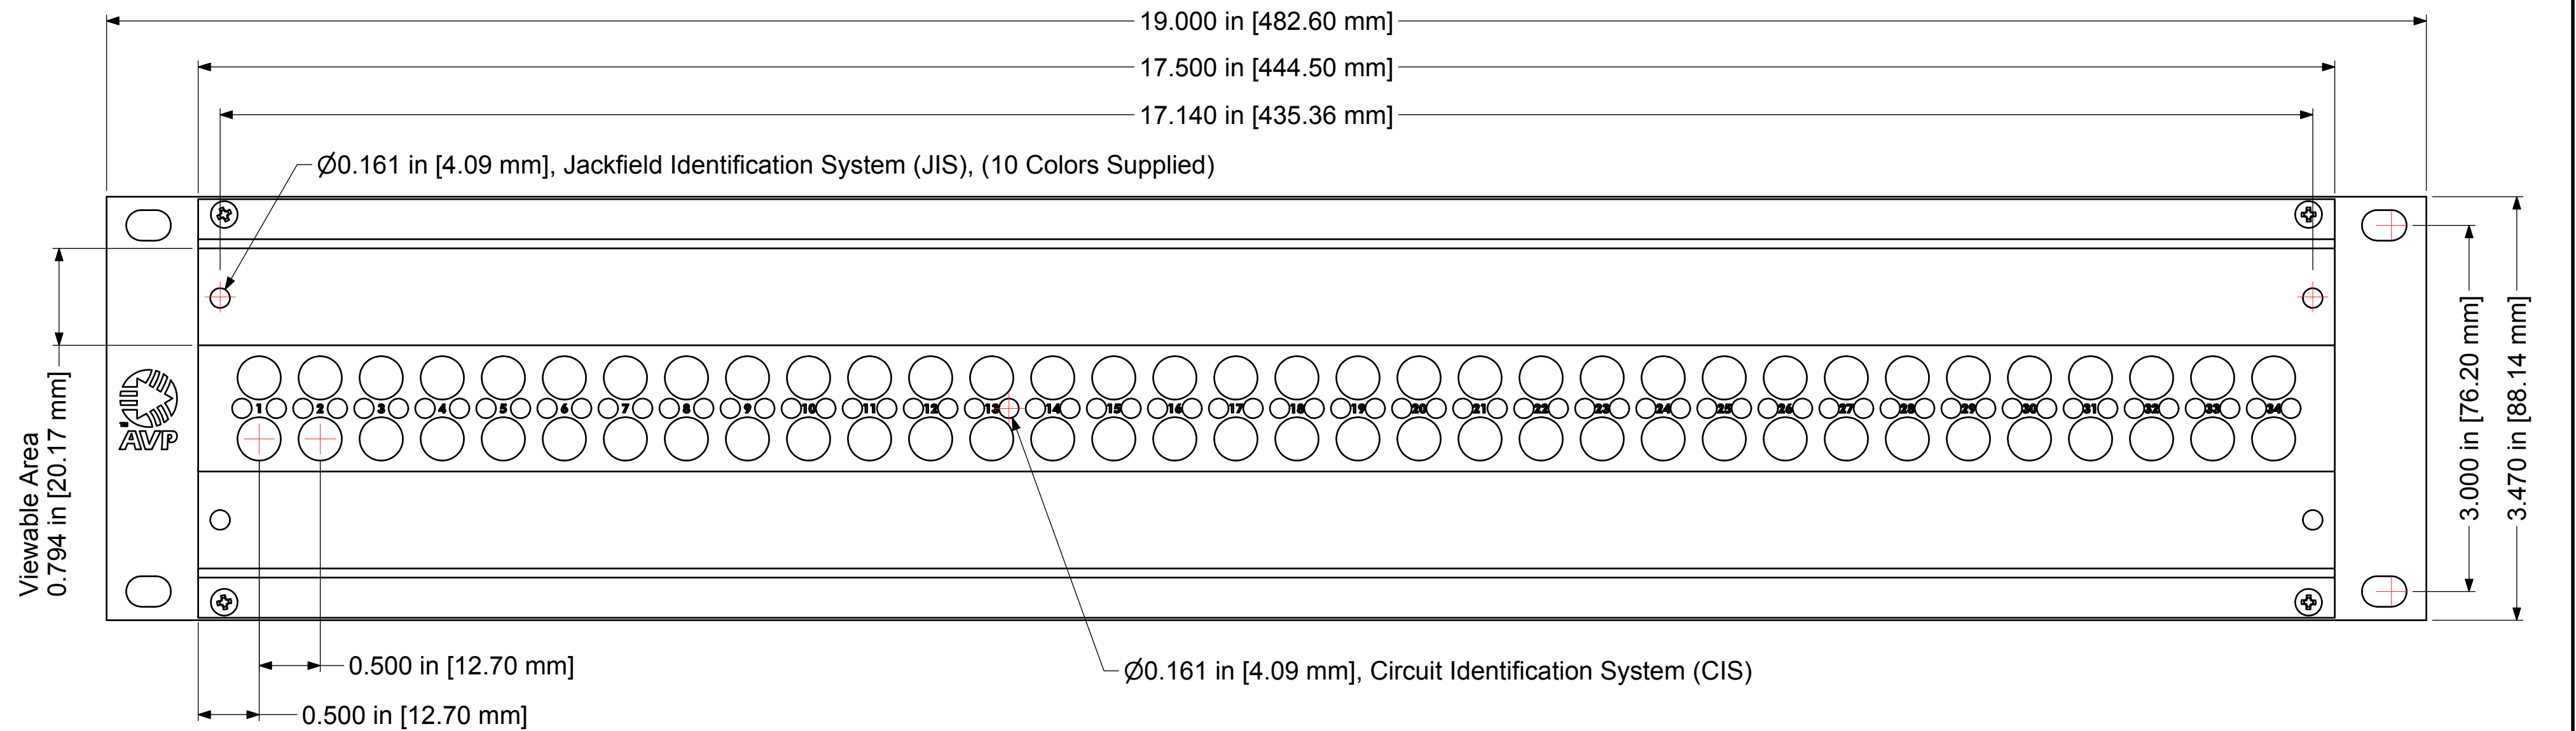

Designation Layout Drawing

2RU Midsize Video
AV-D234E2, TV-D234E2

Designation P/N: 144318
Paper Strip P/N: 144170
Clear Lexan Window P/N: 144892

**2RU, 2x34 Position, Even-Spaced,
Midsize Video Panel**

Copyright © 2012 AVP MFG & Supply Inc. | 2288-B7 Dumfries Rd. RR2, Cambridge ON Canada N1R 5S3 | Tel: 519-740-7966 • Fax: 519-740-0131 • www.jackfields.com • sales@jackfields.com

File Name: 234E2-D-AV-TV-DD			
Product Family: Midsize Video			
Date Drawn: 10/09/2012	Page Number: 1 of 1	Revision: 1.0	Sheet Size: C
Drawn By: D.Brazeau	Checked By:	Approved By:	