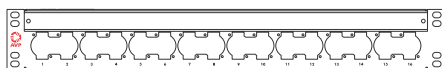

Universal Bulkhead Panel System Maxxum Series

Featuring:

- MIS Color-Code System
- Expanded Module Selection
- Dual Width Modules
- Introduction of 1.5RU
- Choose 3" (76mm) or 6" (152mm) Strain Relief Cable Bar System

1RU, 16 Position, WKM-U116E1-Z-B23

1.5RU, 16 Position, WKM-U116E15-Z-B24

2RU, 16 Position, WKM-U216E2-Z-B25

Designation Layouts... www.jackfields.com/support

3RU, 16 Position, WKM-U216E3-Z-B26

Ordering Information - Universal, Maxxum Series Bulkhead Panels