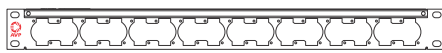

Universal Bulkhead Panel System Maxxum Series

Featuring:

- MIS Color-Code System
- Expanded Module Selection
- Dual Width Modules
- Introduction of 1.5RU
- Choose 3" (76mm) or 6" (152mm) Strain Relief Cable Bar System

1RU, 16 Position, WKM-U116E1-Z-B23

1.5RU, 16 Position, WKM-U116E15-Z-B24

2RU, 16 Position, WKM-U216E2-Z-B25

Designation Layouts... www.jackfields.com/support

3RU, 16 Position, WKM-U216E3-Z-B26

Ordering Information - Universal, Maxxum Series Bulkhead Panels