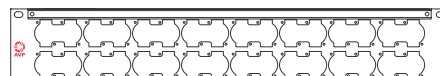

Universal Bulkhead Panel System Maxxum Series

Featuring:

- MIS Color-Code System
- Expanded Module Selection
- Dual Width Modules
- Introduction of 1.5RU
- Choose 3" (76mm) or 6" (152mm) Strain Relief Cable Bar System

1RU, 16 Position, WKM-U116E1-Z-B23

1.5RU, 16 Position, WKM-U116E15-Z-B24

2RU, 16 Position, WKM-U216E2-Z-B25

Designation Layouts... www.jackfields.com/support

3RU, 16 Position, WKM-U216E3-Z-B26

Ordering Information - Universal, Maxxum Series Bulkhead Panels