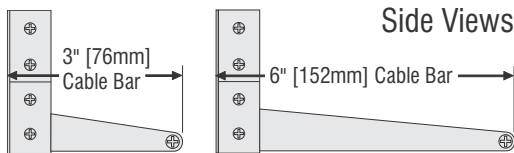

Universal Bulkhead Panel System Maxxum Series

Featuring:

- MIS Color-Code System
- Expanded Module Selection
- Dual Width Modules
- Introduction of 1.5RU
- Choose 3" (76mm) or 6" (152mm) Strain Relief Cable Bar System

1RU, 16 Position, WKM-U116E1-Z-B23

1.5RU, 16 Position, WKM-U116E15-Z-B24

2RU, 16 Position, WKM-U216E2-Z-B25

Designation Layouts... www.jackfields.com/support

3RU, 16 Position, WKM-U216E3-Z-B26

Ordering Information - Universal, Maxxum Series Bulkhead Panels

Model	Description
Metal Universal Panel - Panel with Cable Bar Only; no Connectors, no Adaptor Plates, no Cover Plates	
WKM-U116E1-Z-B23	1RU, 1x16 Metal Universal Panel, Panel & 3" [76mm] Cable Bar Only, No Connectors
WKM-U116E1-Z-B31	1RU, 1x16 Metal Universal Panel, Panel & 6" [152mm] Cable Bar Only, No Connectors
WKM-U116E15-Z-B24	1.5RU, 1x16 Metal Universal Panel, Panel & 3" [76mm] Cable Bar Only, No Connectors
WKM-U116E15-Z-B32	1.5RU, 1x16 Metal Universal Panel, Panel & 6" [152mm] Cable Bar Only, No Connectors
WKM-U216E2-Z-B25	2RU, 2x16 Metal Universal Panel, Panel & 3" [76mm] Cable Bar Only, No Connectors
WKM-U216E2-Z-B33	2RU, 2x16 Metal Universal Panel, Panel & 6" [152mm] Cable Bar Only, No Connectors
WKM-U216E3-Z-B26	3RU, 2x16 Metal Universal Panel, Panel & 3" [76mm] Cable Bar Only, No Connectors
WKM-U216E3-Z-B34	3RU, 2x16 Metal Universal Panel, Panel & 6" [152mm] Cable Bar Only, No Connectors