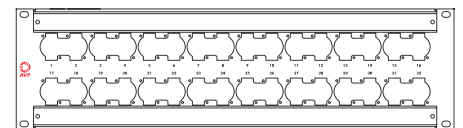

Universal Bulkhead Panel System Maxxum Series

Featuring:

- MIS Color-Code System
- Expanded Module Selection
- Dual Width Modules
- Introduction of 1.5RU
- Choose 3" (76mm) or 6" (152mm) Strain Relief Cable Bar System

1RU, 16 Position, WKM-U116E1-Z-B23

1.5RU, 16 Position, WKM-U116E15-Z-B24

2RU, 16 Position, WKM-U216E2-Z-B25

Designation Layouts... www.jackfields.com/support

3RU, 16 Position, WKM-U216E3-Z-B26

Ordering Information - Universal, Maxxum Series Bulkhead Panels

Model	Description
Metal Universal Panel - Panel with Cable Bar Only; no Connectors, no Adaptor Plates, no Cover Plates	
WKM-U116E1-Z-B23	1RU, 1x16 Metal Universal Panel, Panel & 3" [76mm] Cable Bar Only, No Connectors
WKM-U116E1-Z-B31	1RU, 1x16 Metal Universal Panel, Panel & 6" [152mm] Cable Bar Only, No Connectors
WKM-U116E15-Z-B24	1.5RU, 1x16 Metal Universal Panel, Panel & 3" [76mm] Cable Bar Only, No Connectors
WKM-U116E15-Z-B32	1.5RU, 1x16 Metal Universal Panel, Panel & 6" [152mm] Cable Bar Only, No Connectors
WKM-U216E2-Z-B25	2RU, 2x16 Metal Universal Panel, Panel & 3" [76mm] Cable Bar Only, No Connectors
WKM-U216E2-Z-B33	2RU, 2x16 Metal Universal Panel, Panel & 6" [152mm] Cable Bar Only, No Connectors
WKM-U216E3-Z-B26	3RU, 2x16 Metal Universal Panel, Panel & 3" [76mm] Cable Bar Only, No Connectors
WKM-U216E3-Z-B34	3RU, 2x16 Metal Universal Panel, Panel & 6" [152mm] Cable Bar Only, No Connectors

Options:

BUILD2	2 or 3RU Assembly of connectors to panel
BUILD1	1 or 1.5RU Assembly of connectors to panel

Ordering Information - Maxxum Color-Code Caps

MIS - [] - []		Cap Color		
Number of Color-Code Caps	30	Package of 30	● BLACK	● GREEN
	60	Package of 60	● BROWN	● BLUE
	100	Package of 100	● RED	● PURPLE
			● ORANGE	● GRAY
			● YELLOW	● WHITE
			- MULTI	of each color