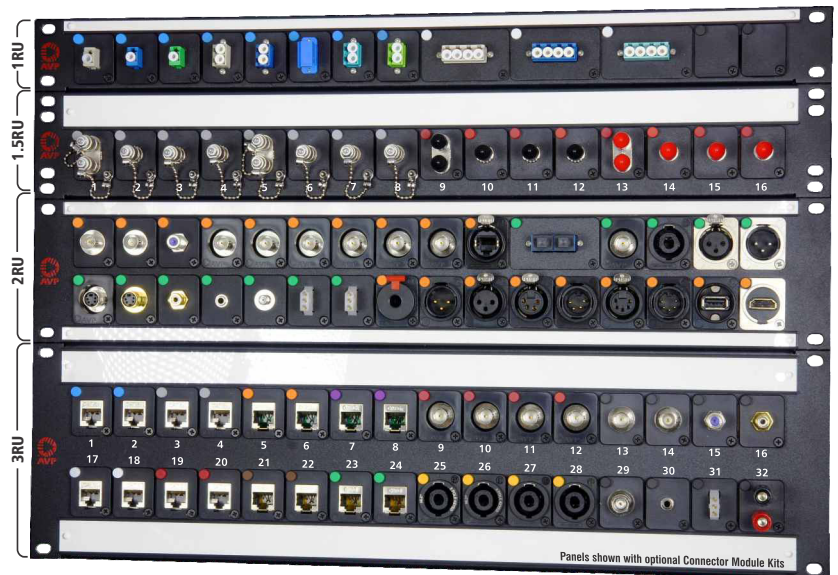

Universal Bulkhead Panel System Maxxum Series

Featuring:

- MIS Color-Code System
- Expanded Module Selection
- Dual Width Modules
- Introduction of 1.5RU
- Choose 3" (76mm) or 6" (152mm) Strain Relief Cable Bar System

1RU, 16 Position, WKM-U116E1-Z-B23

1.5RU, 16 Position, WKM-U116E15-Z-B24

2RU, 16 Position, WKM-U216E2-Z-B25

Designation Layouts... www.jackfields.com/support

3RU, 16 Position, WKM-U216E3-Z-B26

Ordering Information - Universal, Maxxum Series Bulkhead Panels

Model	Description
Metal Universal Panel - Panel with Cable Bar Only; no Connectors, no Adaptor Plates, no Cover Plates	
WKM-U116E1-Z-B23	1RU, 1x16 Metal Universal Panel, Panel & 3" [76mm] Cable Bar Only, No Connectors
WKM-U116E1-Z-B31	1RU, 1x16 Metal Universal Panel, Panel & 6" [152mm] Cable Bar Only, No Connectors
WKM-U116E15-Z-B24	1.5RU, 1x16 Metal Universal Panel, Panel & 3" [76mm] Cable Bar Only, No Connectors
WKM-U116E15-Z-B32	1.5RU, 1x16 Metal Universal Panel, Panel & 6" [152mm] Cable Bar Only, No Connectors
WKM-U216E2-Z-B25	2RU, 2x16 Metal Universal Panel, Panel & 3" [76mm] Cable Bar Only, No Connectors
WKM-U216E2-Z-B33	2RU, 2x16 Metal Universal Panel, Panel & 6" [152mm] Cable Bar Only, No Connectors
WKM-U216E3-Z-B26	3RU, 2x16 Metal Universal Panel, Panel & 3" [76mm] Cable Bar Only, No Connectors
WKM-U216E3-Z-B34	3RU, 2x16 Metal Universal Panel, Panel & 6" [152mm] Cable Bar Only, No Connectors

Options:

BUILD2	2 or 3RU Assembly of connectors to panel
BUILD1	1 or 1.5RU Assembly of connectors to panel

Ordering Information - Maxxum Color-Code Caps

MIS - [] - []		Cap Color		
Number of Color-Code Caps	30	Package of 30	● BLACK	● GREEN
	60	Package of 60	● BROWN	● BLUE
	100	Package of 100	● RED	● PURPLE
			● ORANGE	● GRAY
			● YELLOW	● WHITE
			- MULTI	of each color