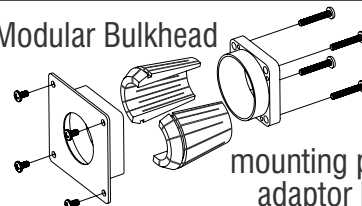

6 Position

Modular Bulkhead Adapter Plates

Heavy Duty Steel, Textured Industrial Powder Coat

8 Position

Split Mounting Plate, single flat; allows you to mount your existing panel mount cables without the need to disassemble the connector; with hardware

Mounting Plate, adapts any cable-mount connector to panel-mount including LEMO, ADC KINGS, Canare, Fischer, Tajimi, D&H and more, hardware

	MB6CL-01 #	0.748"0.708" [19-18mm]	-	-	-	Canare FCMA; FCFA	4 Piece Collet System	MB8CL-01 #	
	MB6CL-02 #	0.787"0.748" [20-19mm]	-	-	-	LEMO FUW 3K.93C; PUW 3K.93C Fischer SE 1051 A004-9+	4 Piece Collet System	MB8CL-02 #	
	MB6CL-03 #	0.905"0.866" [23-22mm]	-	-	-	LEMO REDEL-FAZ.T7.5FT.CC11CZ LEMO FFB.4A.675.CTCC11 Tajimi OPS2401-P; OP2403-J	4 Piece Collet System	MB8CL-03 #	
	MB6CL-04 #	0.944"0.905" [24-23mm]	-	-	-	Canare CCF5-JFC	4 Piece Collet System	MB8CL-04 #	
	MB6CL-05 #	1.023"0.984" [26-25mm]	-	-	-	LEMO FXC.4A.675; PXA.4A.675 ADC ATCP-A12; ATCJ-B38; ATCJ-D38-75 Kings 7703-1; 7703-2; 7703-3; 7703-8 Kings 7705-1; 7705-2; 7705-3; 7705-6	4 Piece Collet System	MB8CL-05 #908193	

Pre-terminated camera cable mounted connector

Modular Bulkhead

mounting plate adaptor kit

Cable connector ready for panel mounting

Mounting Hole Dimensions

0.984 inches
[24.99] millimetres